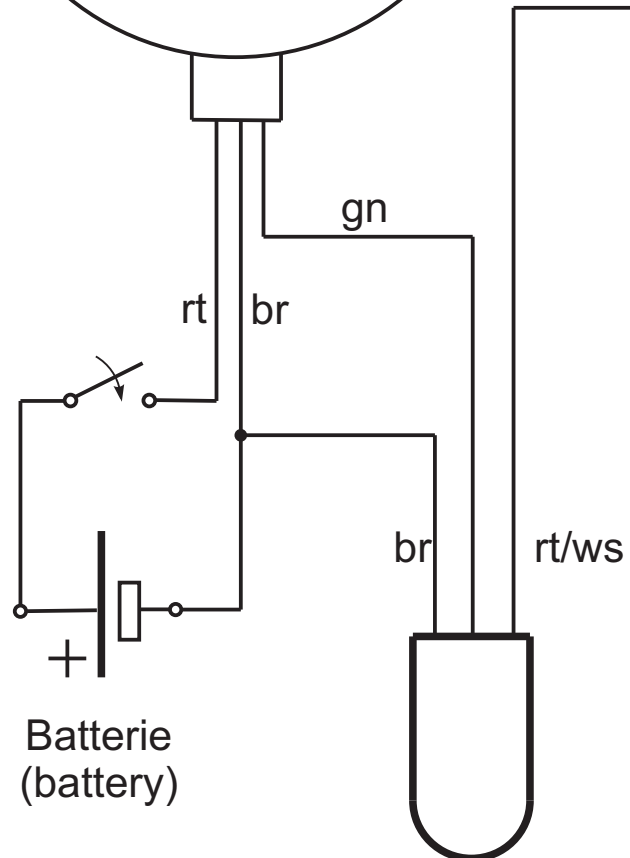

Kabelfarben
 (wiring colours):
 bl = blau (blue)
 br = braun (brown)
 ge = gelb (yellow)
 gn = grün (green)
 gr = grau (grey)
 rt = rot (red)
 sw = schwarz (black)
 ws = weiß (white)

Batterie
 (battery)

Steuermodul
 (control unit)

Schaltplan /wiring diagram
 52sport