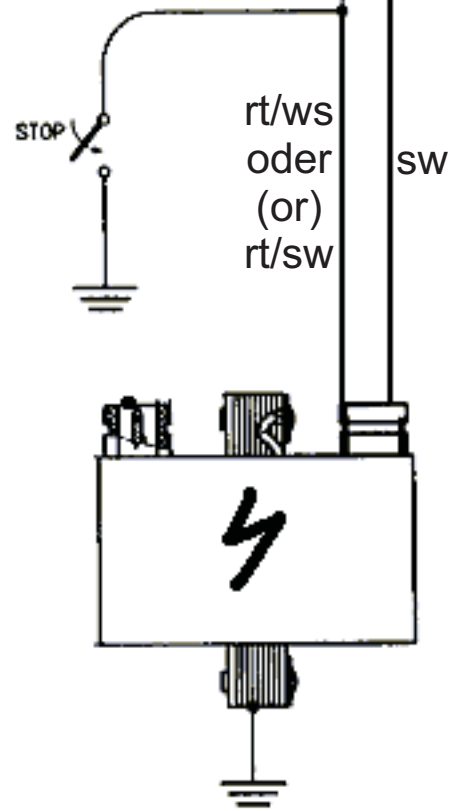

Kabelfarben
 (wiring colours):
 bl = blau (blue)
 br = braun (brown)
 ge = gelb (yellow)
 gn = grün (green)
 gr = grau (grey)
 rt = rot (red)
 sw = schwarz (black)
 ws = weiß (white)

Batterie
 (battery)

Steuermodul
 (control unit)

Schaltplan /wiring diagram
 52sport