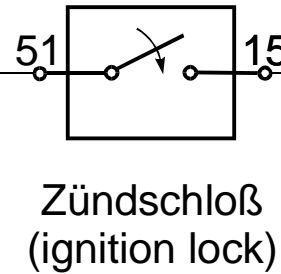

Schaltplan 72xr6 (wiring diagram)

Lichtmaschine
(generator)

16 Ampere
Sicherung
(fuse)

Bordnetz
(existing electric system)

- Kabelfarben
(wiring colours):
- bl = blau (blue)
 - br = braun (brown)
 - ge = gelb (yellow)
 - gn = grün (green)
 - gr = grau (grey)
 - rt = rot (red)
 - sw = schwarz (black)
 - ws = weiß (white)