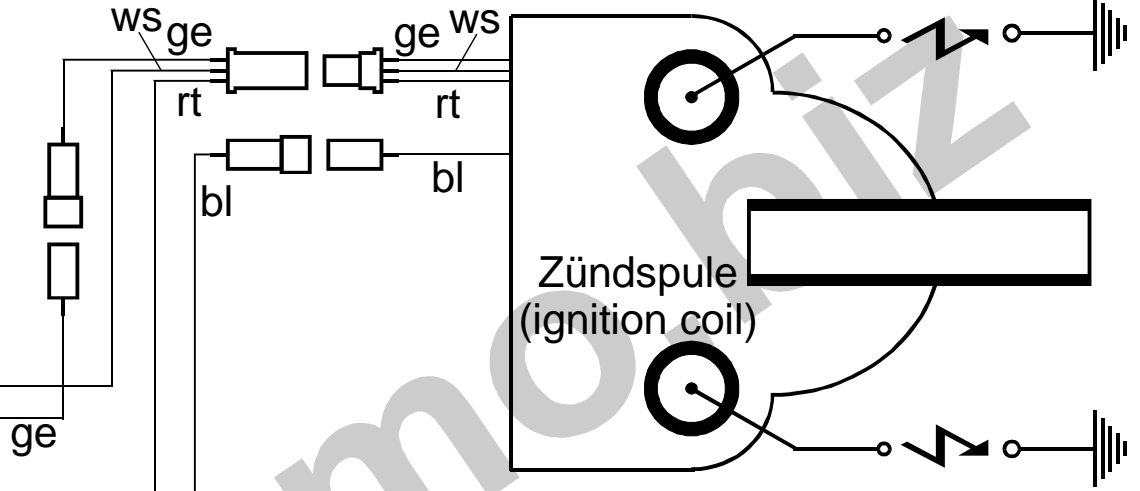

Schaltplan 72xr6 (wiring diagram)

Lichtmaschine
(generator)

16 Ampere
Sicherung
(fuse)

Bordnetz
(existing electric system)

- Kabelfarben
(wiring colours):
- bl = blau (blue)
 - br = braun (brown)
 - ge = gelb (yellow)
 - gn = grün (green)
 - gr = grau (grey)
 - rt = rot (red)
 - sw = schwarz (black)
 - ws = weiß (white)