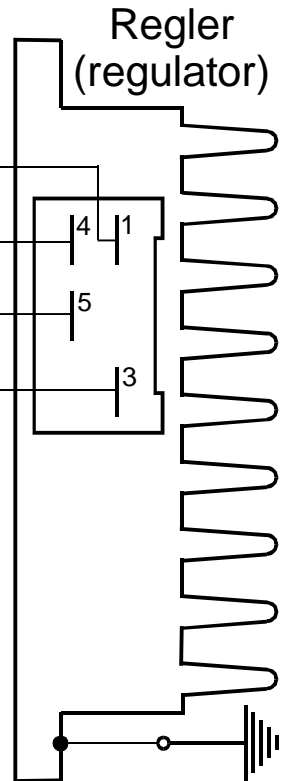

Schaltplan 72xr6 (wiring diagram)

Lichtmaschine
(generator)

16 Ampere
Sicherung
(fuse)

Bordnetz
(existing electric system)

- Kabelfarben
(wiring colours):
- bl = blau (blue)
 - br = braun (brown)
 - ge = gelb (yellow)
 - gn = grün (green)
 - gr = grau (grey)
 - rt = rot (red)
 - sw = schwarz (black)
 - ws = weiß (white)