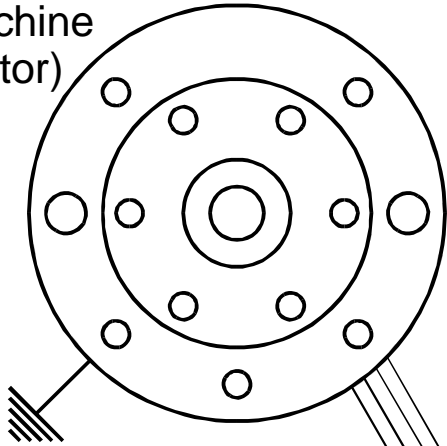

Schaltplan 72xr6 (wiring diagram)

Lichtmaschine
(generator)

16 Ampere
Sicherung
(fuse)

Bordnetz
(existing electric system)

- Kabelfarben
(wiring colours):
- bl = blau (blue)
 - br = braun (brown)
 - ge = gelb (yellow)
 - gn = grün (green)
 - gr = grau (grey)
 - rt = rot (red)
 - sw = schwarz (black)
 - ws = weiß (white)