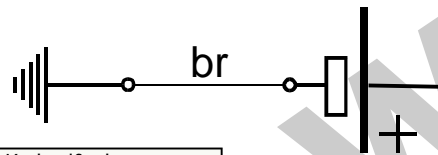

Schaltplan 72xr6 (wiring diagram)

Lichtmaschine
(generator)

16 Ampere
Sicherung
(fuse)

Bordnetz
(existing electric system)

- Kabelfarben
(wiring colours):
- bl = blau (blue)
 - br = braun (brown)
 - ge = gelb (yellow)
 - gn = grün (green)
 - gr = grau (grey)
 - rt = rot (red)
 - sw = schwarz (black)
 - ws = weiß (white)