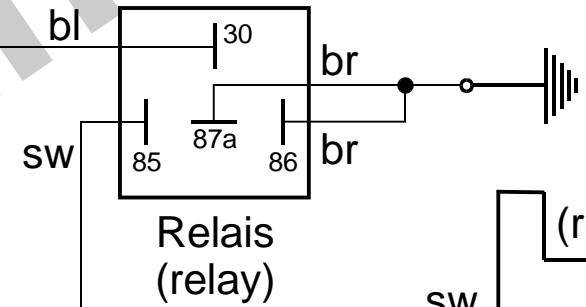

Schaltplan 72xr6 (wiring diagram)

Lichtmaschine
(generator)

16 Ampere
Sicherung
(fuse)

Bordnetz
(existing electric system)

- Kabelfarben
(wiring colours):
- bl = blau (blue)
 - br = braun (brown)
 - ge = gelb (yellow)
 - gn = grün (green)
 - gr = grau (grey)
 - rt = rot (red)
 - sw = schwarz (black)
 - ws = weiß (white)