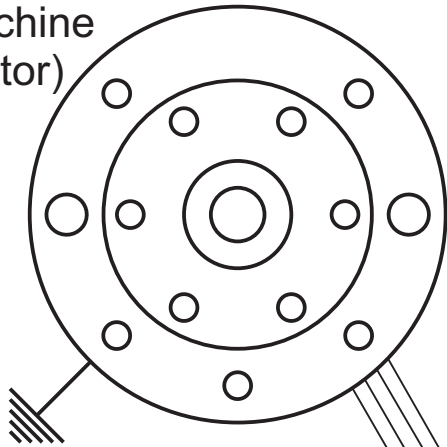

Schaltplan 72xr12 (wiring diagram)

Lichtmaschine
(generator)

- Kabelfarben
(wiring colours):**
- bl = blau (blue)
 - br = braun (brown)
 - ge = gelb (yellow)
 - gn = grün (green)
 - gr = grau (grey)
 - rt = rot (red)
 - sw = schwarz (black)
 - ws = weiß (white)