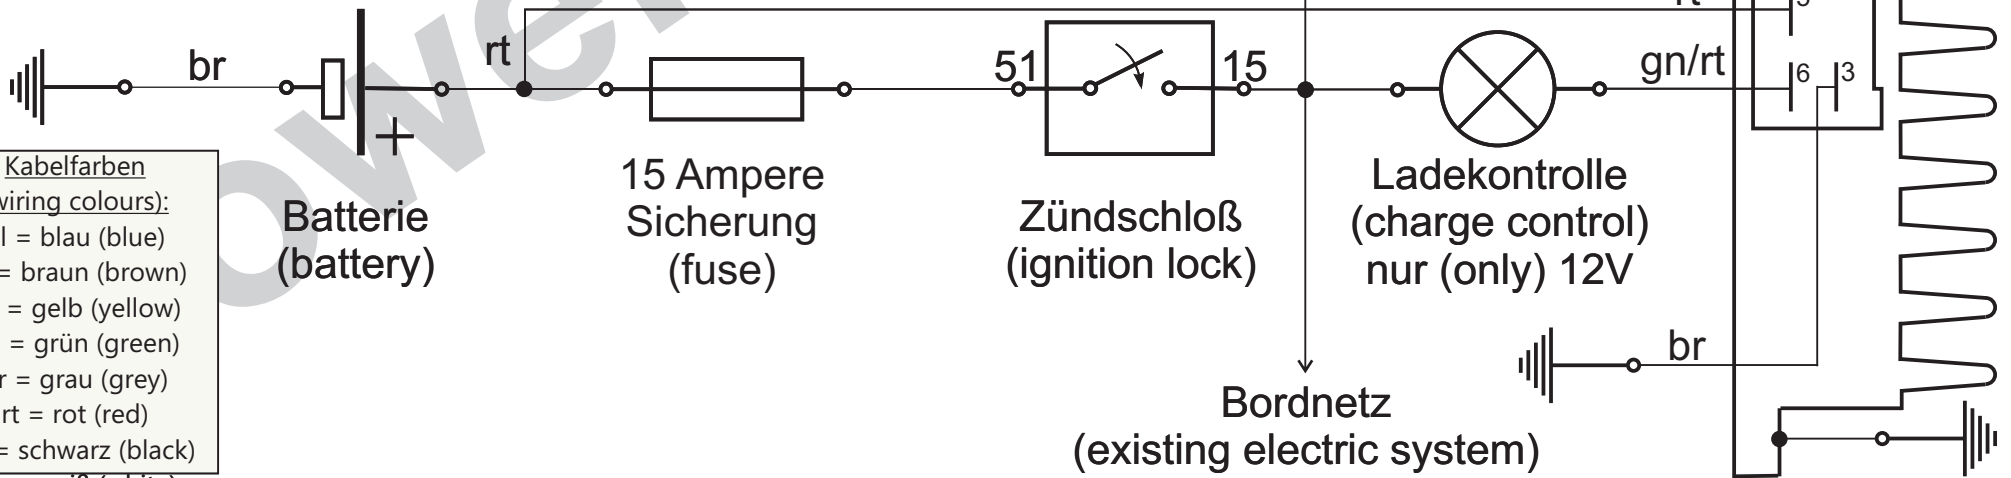

Schaltplan 72xr12 (wiring diagram)

Lichtmaschine
(generator)

- Kabelfarben
(wiring colours):**
- bl = blau (blue)
 - br = braun (brown)
 - ge = gelb (yellow)
 - gn = grün (green)
 - gr = grau (grey)
 - rt = rot (red)
 - sw = schwarz (black)
 - ws = weiß (white)