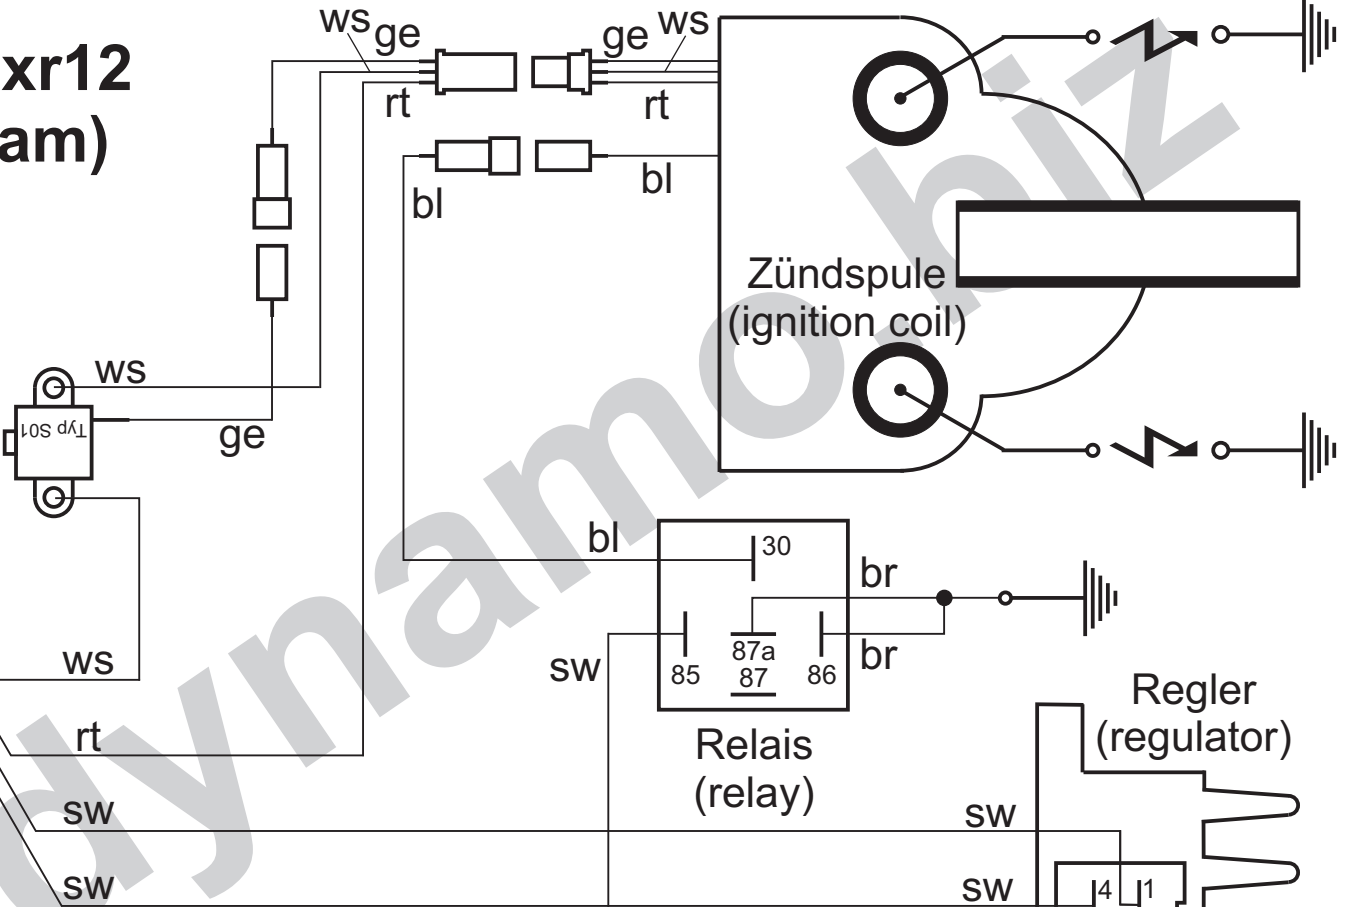

Schaltplan 72xr12 (wiring diagram)

Lichtmaschine
(generator)

- Kabelfarben
(wiring colours):**
- bl = blau (blue)
 - br = braun (brown)
 - ge = gelb (yellow)
 - gn = grün (green)
 - gr = grau (grey)
 - rt = rot (red)
 - sw = schwarz (black)
 - ws = weiß (white)