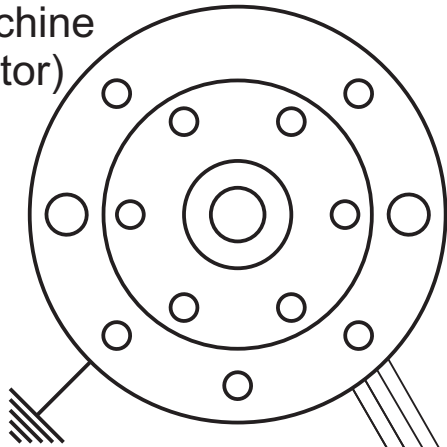

Schaltplan 72xk102 (wiring diagram)

Lichtmaschine
(generator)

Kabelfarben
(wiring colours):

- bl = blau (blue)
- br = braun (brown)
- ge = gelb (yellow)
- gn = grün (green)
- gr = grau (grey)
- rt = rot (red)
- sw = schwarz (black)
- ws = weiß (white)