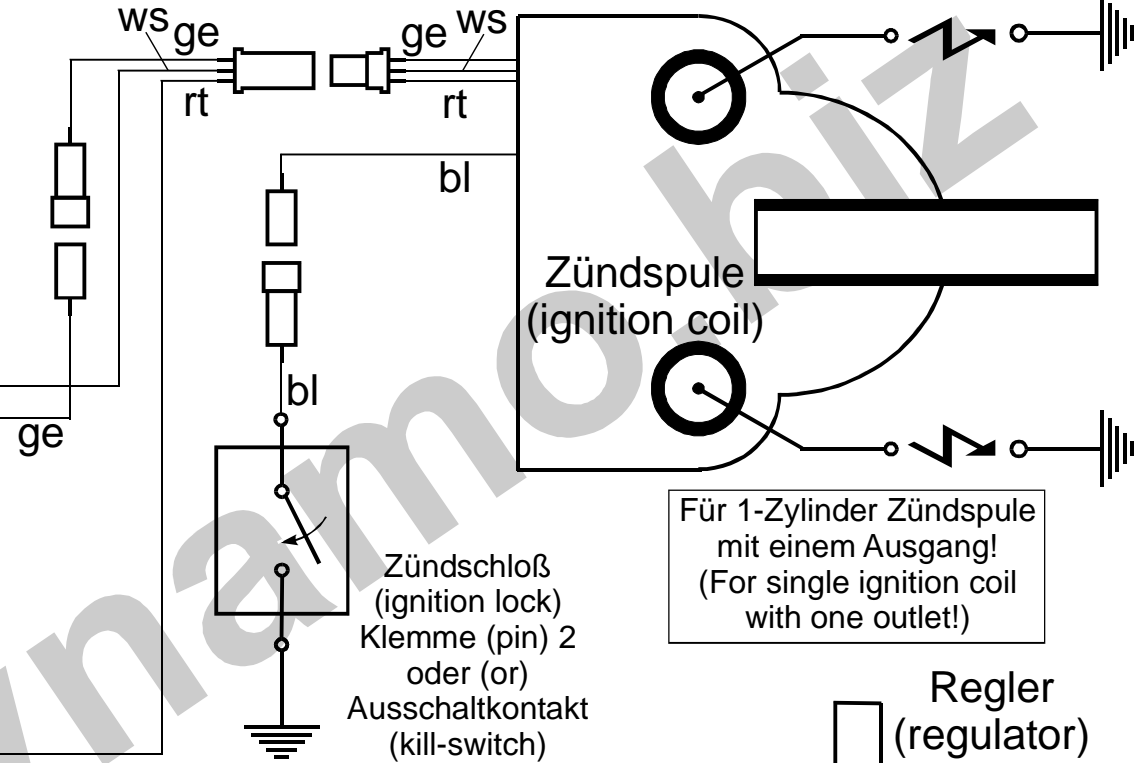

Schaltplan 72xk12 (wiring diagram)

Lichtmaschine
(generator)

Für 1-Zylinder Zündspule
mit einem Ausgang!
(For single ignition coil
with one outlet!)

- Kabelfarben
(wiring colours):**
- bl = blau (blue)
 - br = braun (brown)
 - ge = gelb (yellow)
 - gn = grün (green)
 - gr = grau (grey)
 - rt = rot (red)
 - sw = schwarz (black)
 - ws = weiß (white)