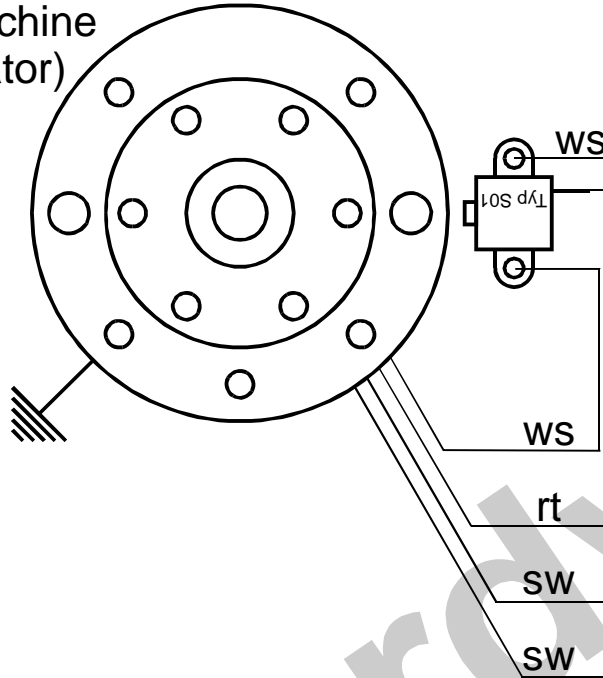

Schaltplan 72xk12 (wiring diagram)

Lichtmaschine
(generator)

Für 1-Zylinder Zündspule
mit einem Ausgang!
(For single ignition coil
with one outlet!)

- Kabelfarben
(wiring colours):**
- bl = blau (blue)
 - br = braun (brown)
 - ge = gelb (yellow)
 - gn = grün (green)
 - gr = grau (grey)
 - rt = rot (red)
 - sw = schwarz (black)
 - ws = weiß (white)