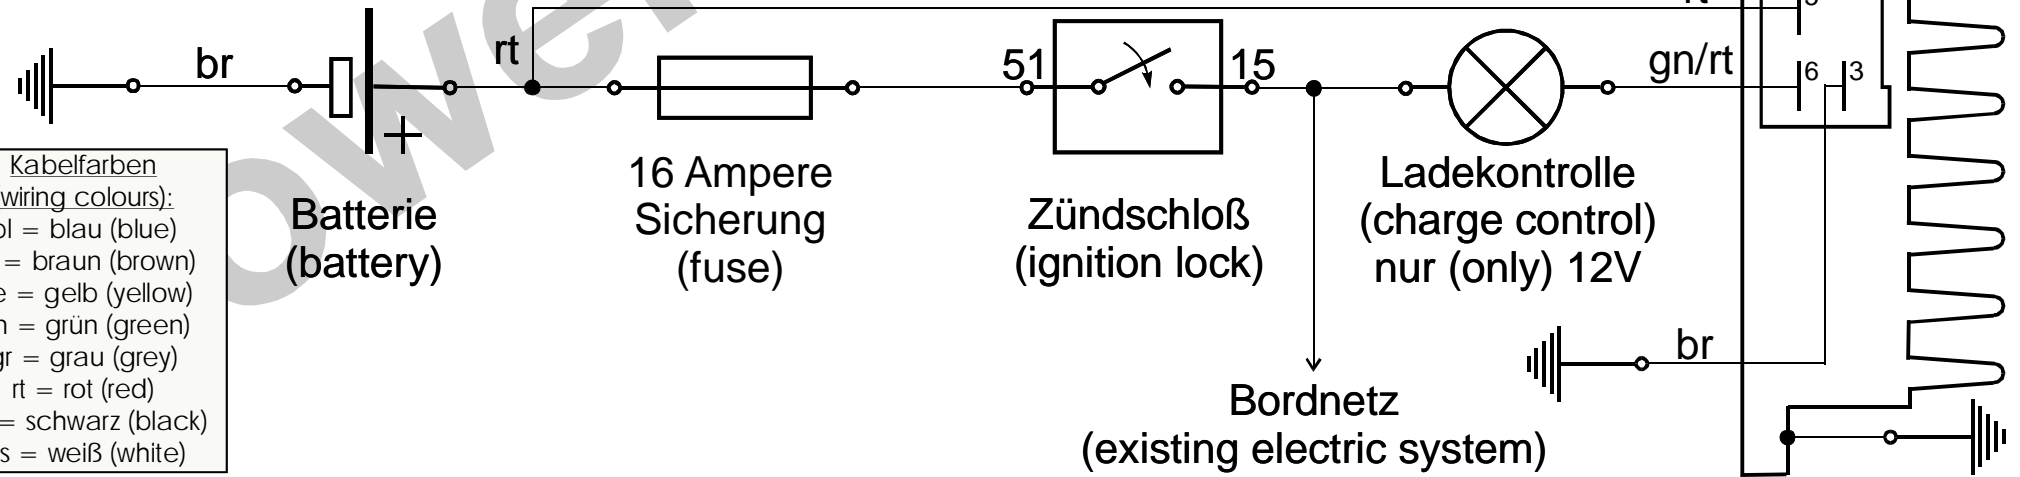

Schaltplan 72xk12 (wiring diagram)

Lichtmaschine
(generator)

Für 1-Zylinder Zündspule
mit einem Ausgang!
(For single ignition coil
with one outlet!)

- Kabelfarben
(wiring colours):**
- bl = blau (blue)
 - br = braun (brown)
 - ge = gelb (yellow)
 - gn = grün (green)
 - gr = grau (grey)
 - rt = rot (red)
 - sw = schwarz (black)
 - ws = weiß (white)