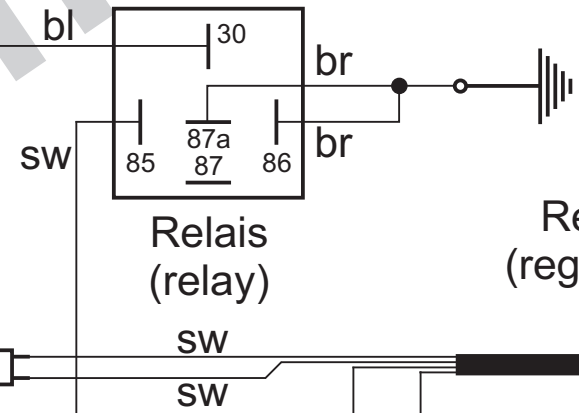

Schaltplan 72ir102 (wiring diagram)

- Kabelfarben
(wiring colours):
- bl = blau (blue)
 - br = braun (brown)
 - ge = gelb (yellow)
 - gn = grün (green)
 - gr = grau (grey)
 - rt = rot (red)
 - sw = schwarz (black)
 - ws = weiß (white)