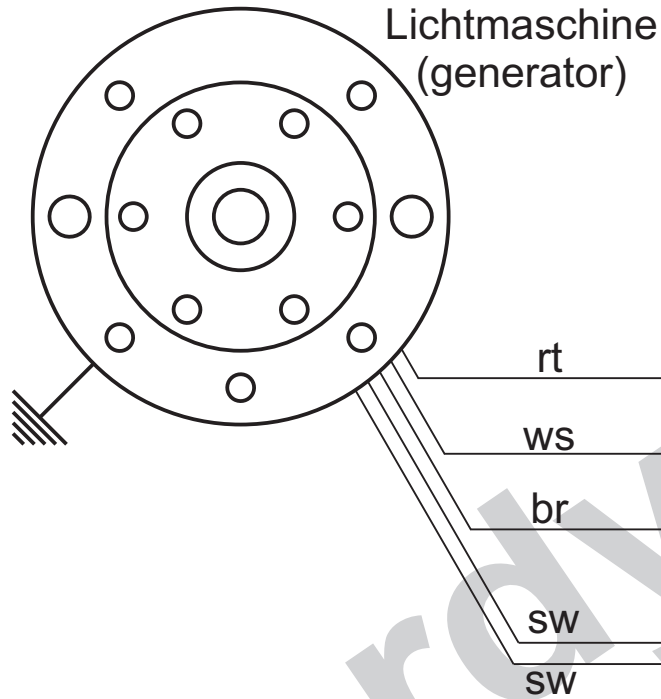

Schaltplan 72ir102 (wiring diagram)

- Kabelfarben
(wiring colours):
- bl = blau (blue)
 - br = braun (brown)
 - ge = gelb (yellow)
 - gn = grün (green)
 - gr = grau (grey)
 - rt = rot (red)
 - sw = schwarz (black)
 - ws = weiß (white)