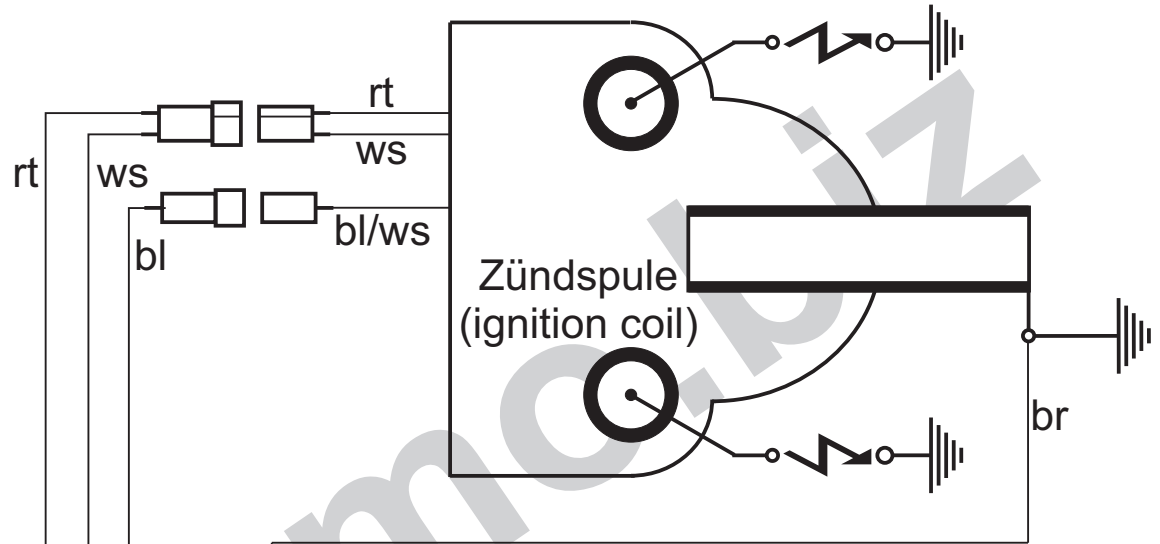

Schaltplan 72ir102 (wiring diagram)

- Kabelfarben
(wiring colours):
- bl = blau (blue)
 - br = braun (brown)
 - ge = gelb (yellow)
 - gn = grün (green)
 - gr = grau (grey)
 - rt = rot (red)
 - sw = schwarz (black)
 - ws = weiß (white)