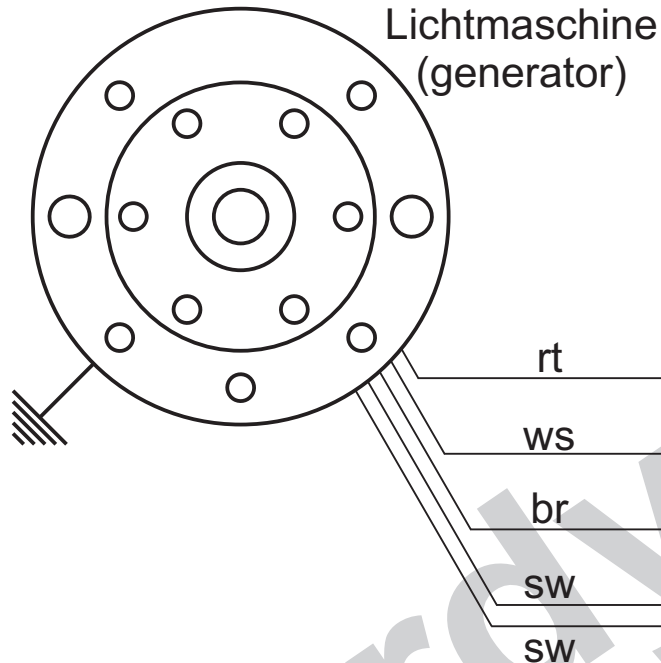

Schaltplan 72ik102 (wiring diagram)

- Kabelfarben**
(wiring colours):
- bl = blau (blue)
 - br = braun (brown)
 - ge = gelb (yellow)
 - gn = grün (green)
 - gr = grau (grey)
 - rt = rot (red)
 - sw = schwarz (black)
 - ws = weiß (white)