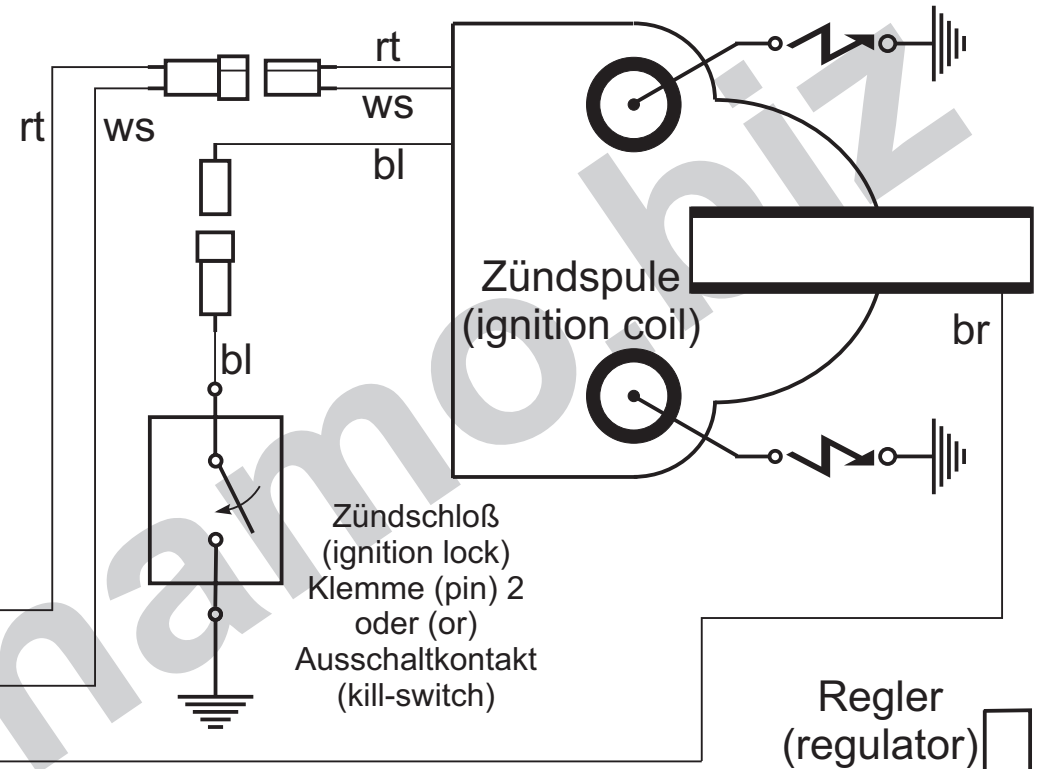

Schaltplan 72ik102 (wiring diagram)

- Kabelfarben**
(wiring colours):
- bl = blau (blue)
 - br = braun (brown)
 - ge = gelb (yellow)
 - gn = grün (green)
 - gr = grau (grey)
 - rt = rot (red)
 - sw = schwarz (black)
 - ws = weiß (white)