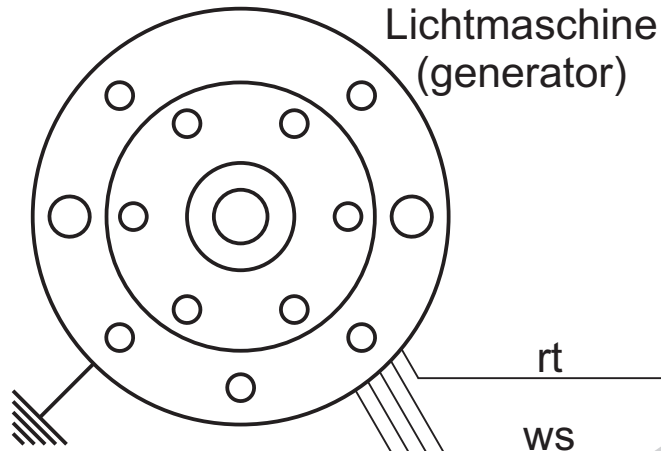

Schaltplan 72ik-ac (wiring diagram)

- Kabelfarben
(wiring colours):**
- bl = blau (blue)
 - br = braun (brown)
 - ge = gelb (yellow)
 - gn = grün (green)
 - gr = grau (grey)
 - rt = rot (red)
 - sw = schwarz (black)
 - ws = weiß (white)