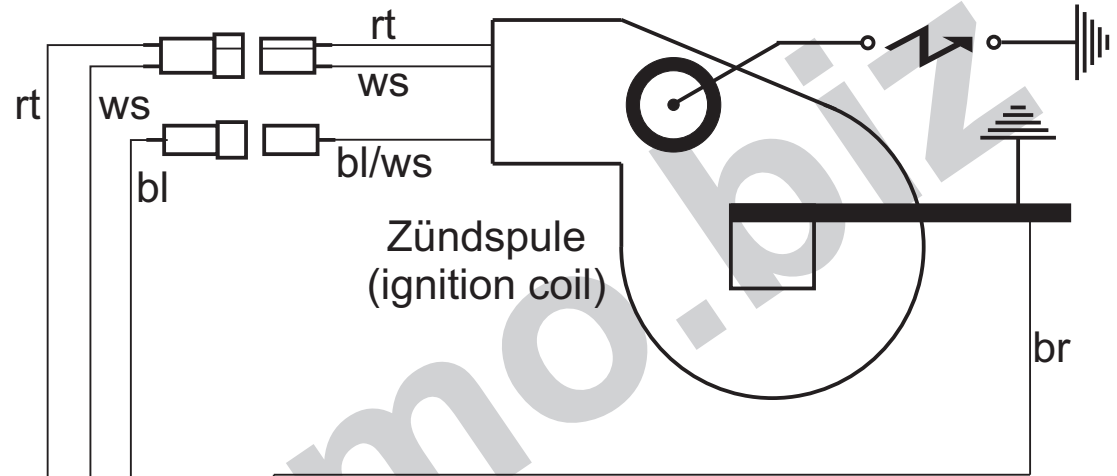

Schaltplan 71ir102 (wiring diagram)

- Kabelfarben**
(wiring colours):
- bl = blau (blue)
 - br = braun (brown)
 - ge = gelb (yellow)
 - gn = grün (green)
 - gr = grau (grey)
 - rt = rot (red)
 - sw = schwarz (black)
 - ws = weiß (white)