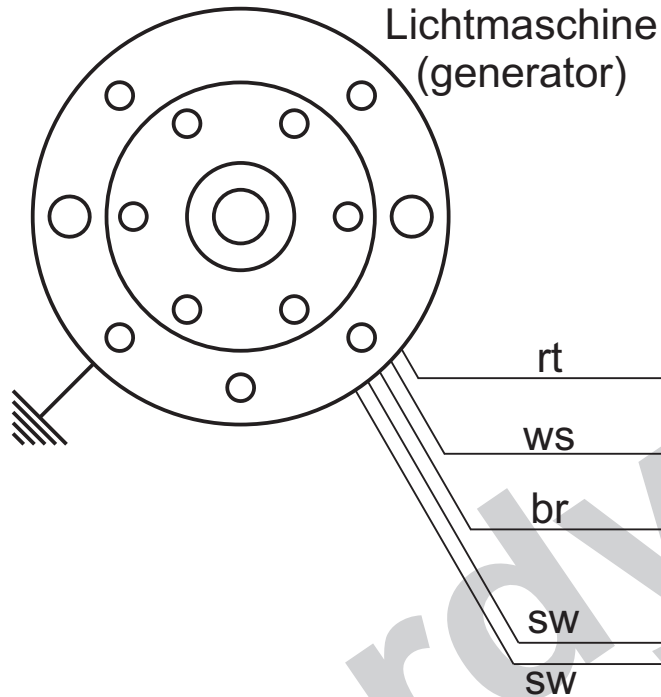

Schaltplan 71ir102 (wiring diagram)

- Kabelfarben**
(wiring colours):
- bl = blau (blue)
 - br = braun (brown)
 - ge = gelb (yellow)
 - gn = grün (green)
 - gr = grau (grey)
 - rt = rot (red)
 - sw = schwarz (black)
 - ws = weiß (white)