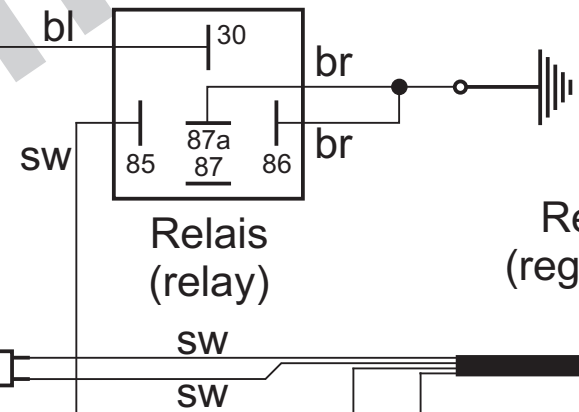

Schaltplan 71ir102 (wiring diagram)

- Kabelfarben**
(wiring colours):
- bl = blau (blue)
 - br = braun (brown)
 - ge = gelb (yellow)
 - gn = grün (green)
 - gr = grau (grey)
 - rt = rot (red)
 - sw = schwarz (black)
 - ws = weiß (white)