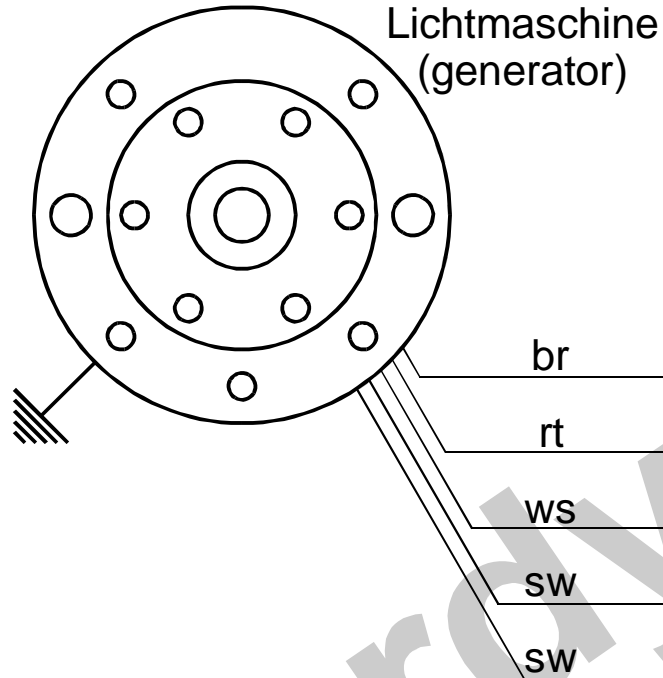

Schaltplan 71ir6 (wiring diagram)

- Kabelfarben
(wiring colours):**
- bl = blau (blue)
 - br = braun (brown)
 - ge = gelb (yellow)
 - gn = grün (green)
 - gr = grau (grey)
 - rt = rot (red)
 - sw = schwarz (black)
 - ws = weiß (white)