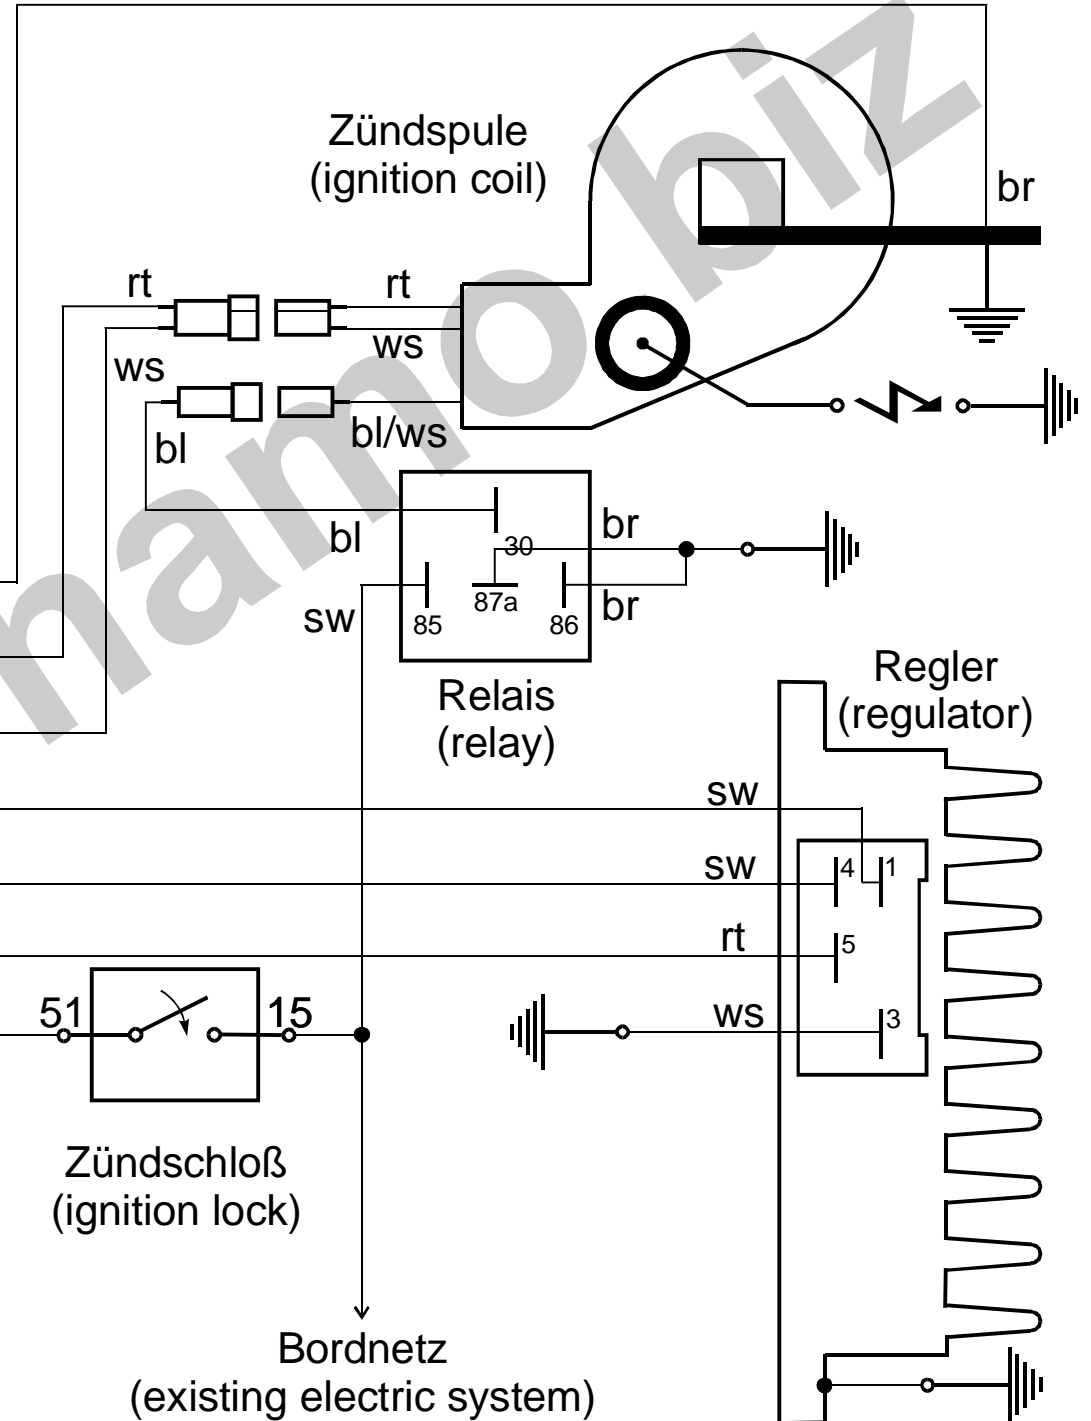

Schaltplan 71ir6 (wiring diagram)

- Kabelfarben
(wiring colours):**
- bl = blau (blue)
 - br = braun (brown)
 - ge = gelb (yellow)
 - gn = grün (green)
 - gr = grau (grey)
 - rt = rot (red)
 - sw = schwarz (black)
 - ws = weiß (white)