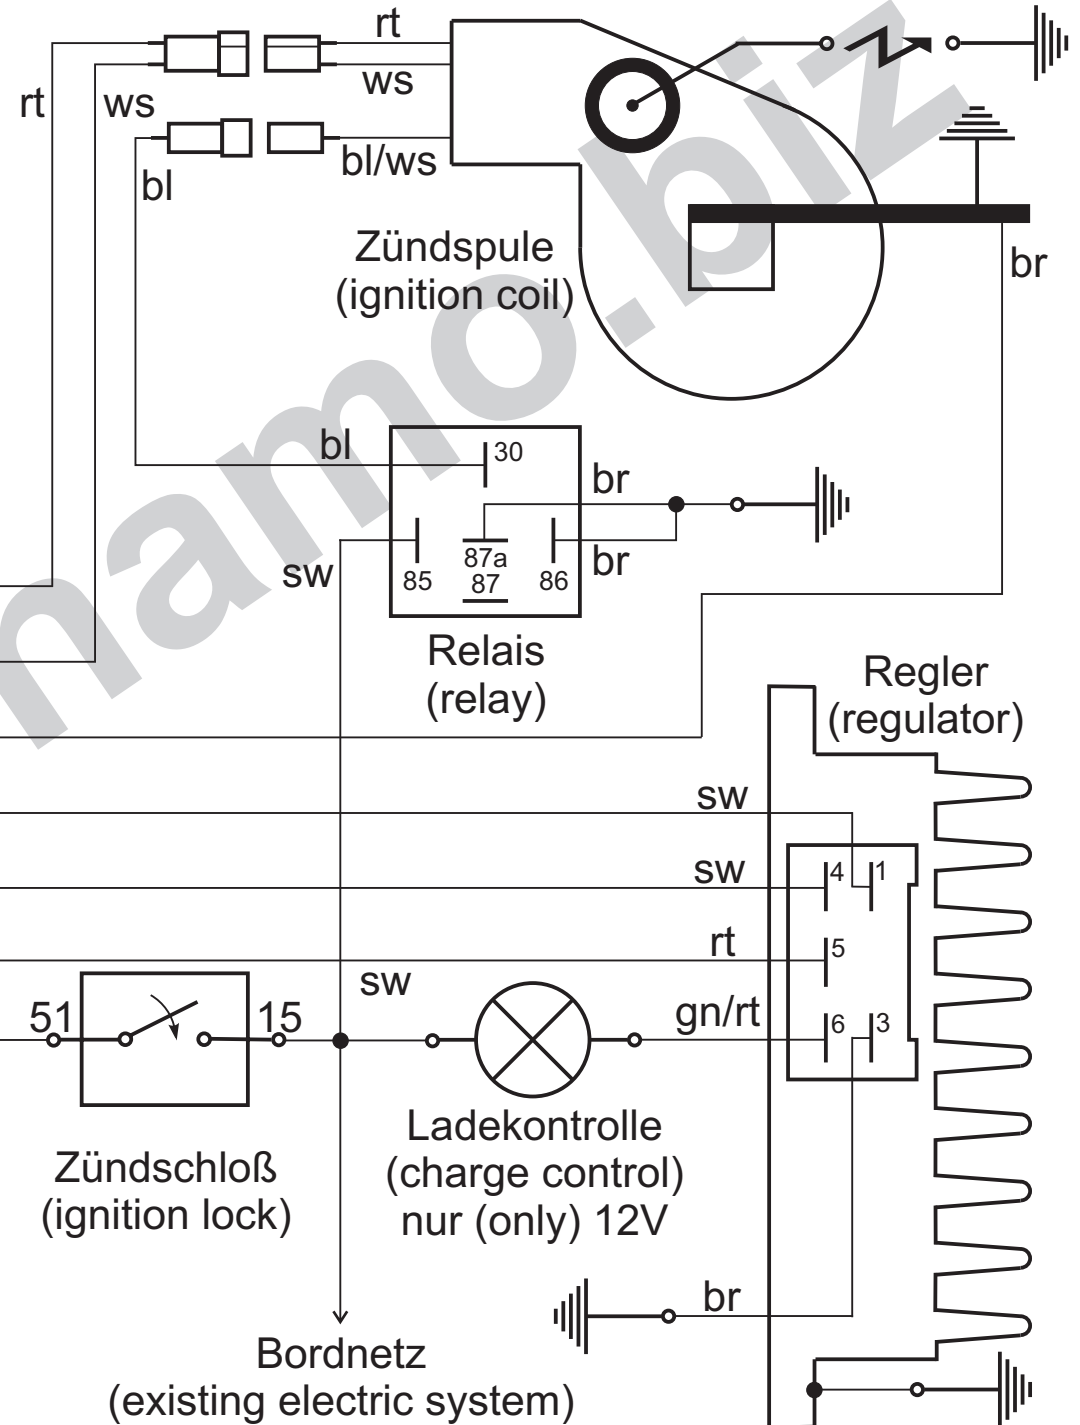

Schaltplan 71ir12 (wiring diagram)

- Kabelfarben
(wiring colours):
- bl = blau (blue)
 - br = braun (brown)
 - ge = gelb (yellow)
 - gn = grün (green)
 - gr = grau (grey)
 - rt = rot (red)
 - sw = schwarz (black)
 - ws = weiß (white)