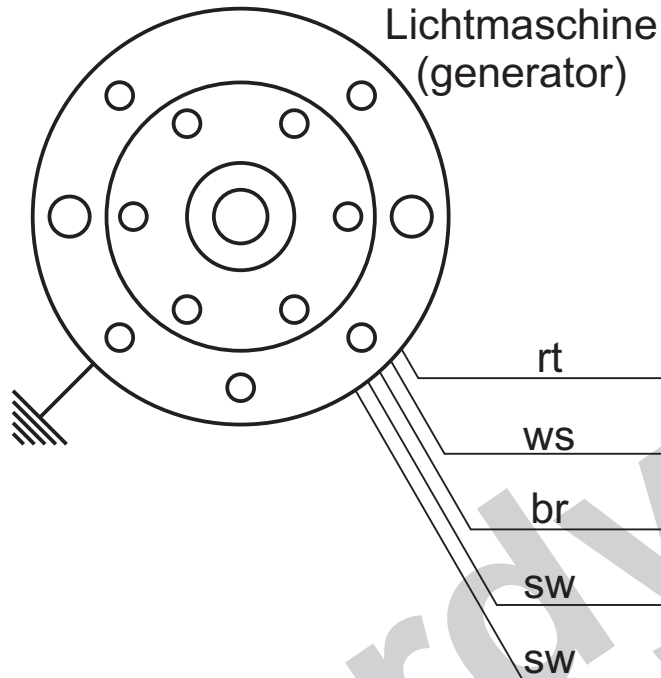

Schaltplan 71ir12 (wiring diagram)

- Kabelfarben
(wiring colours):
- bl = blau (blue)
 - br = braun (brown)
 - ge = gelb (yellow)
 - gn = grün (green)
 - gr = grau (grey)
 - rt = rot (red)
 - sw = schwarz (black)
 - ws = weiß (white)