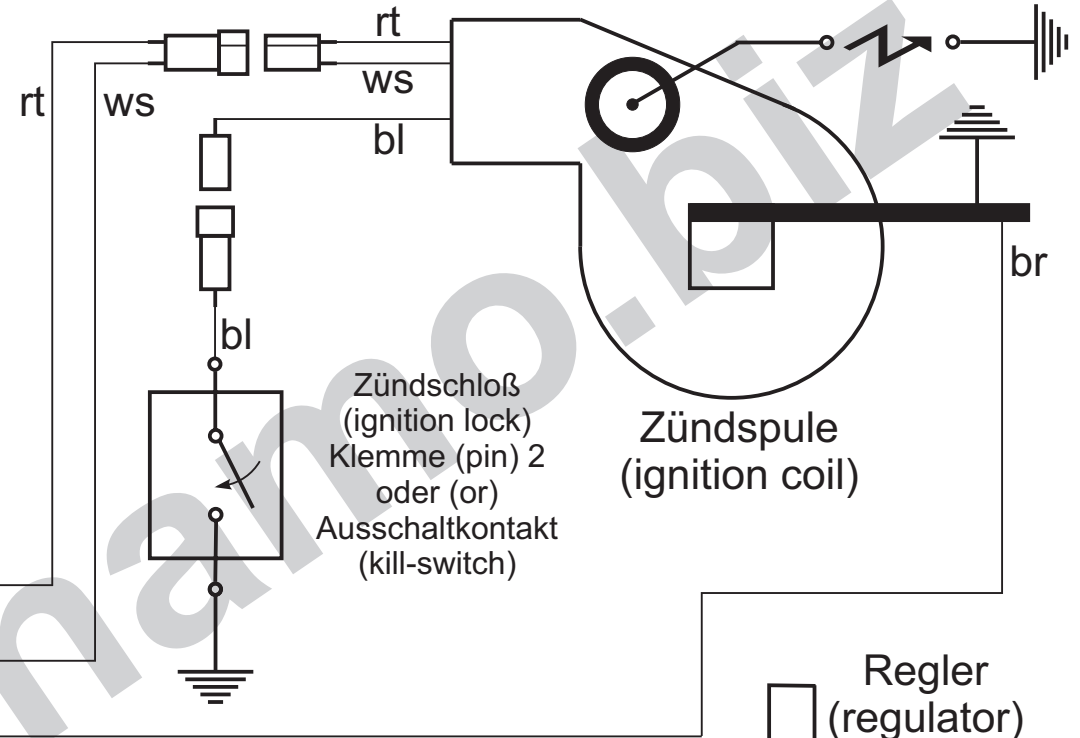

Schaltplan 71ik12 (wiring diagram)

- Kabelfarben
(wiring colours):
- bl = blau (blue)
 - br = braun (brown)
 - ge = gelb (yellow)
 - gn = grün (green)
 - gr = grau (grey)
 - rt = rot (red)
 - sw = schwarz (black)
 - ws = weiß (white)