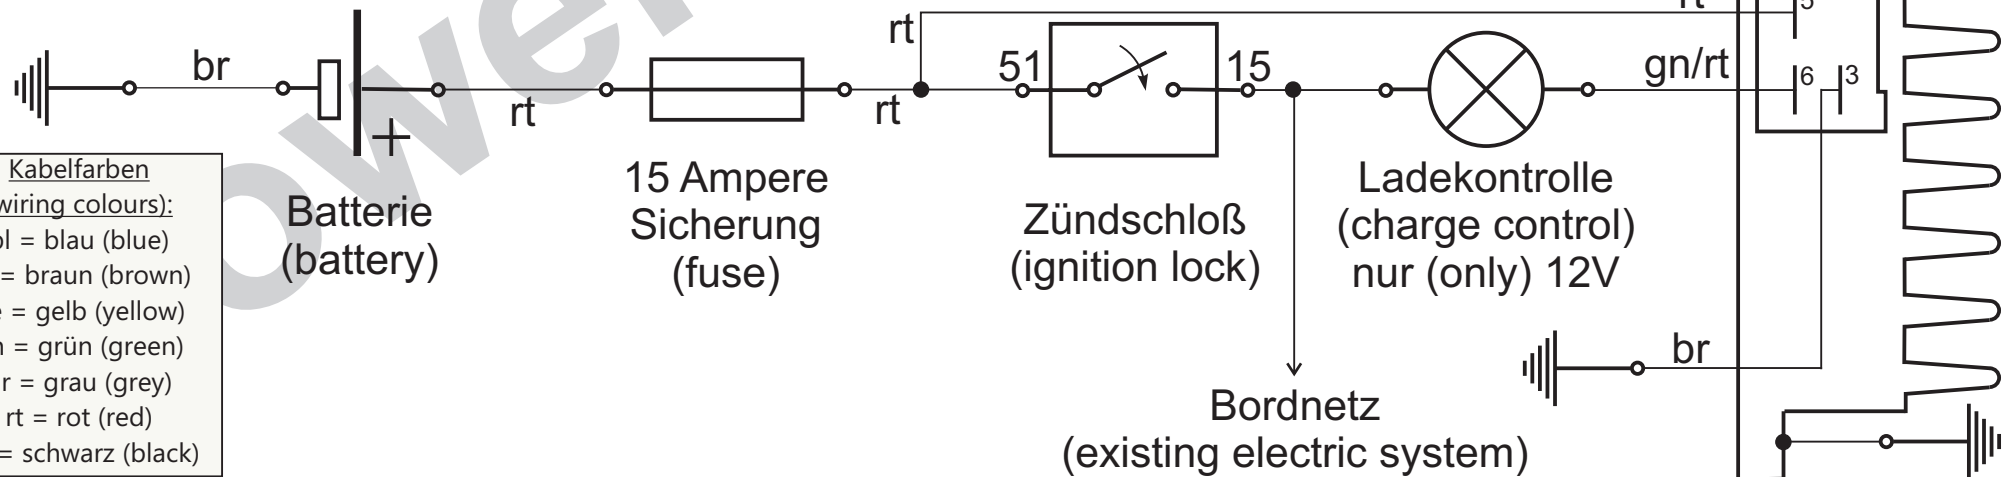

Schaltplan 71ik12 (wiring diagram)

- Kabelfarben
(wiring colours):
- bl = blau (blue)
 - br = braun (brown)
 - ge = gelb (yellow)
 - gn = grün (green)
 - gr = grau (grey)
 - rt = rot (red)
 - sw = schwarz (black)
 - ws = weiß (white)