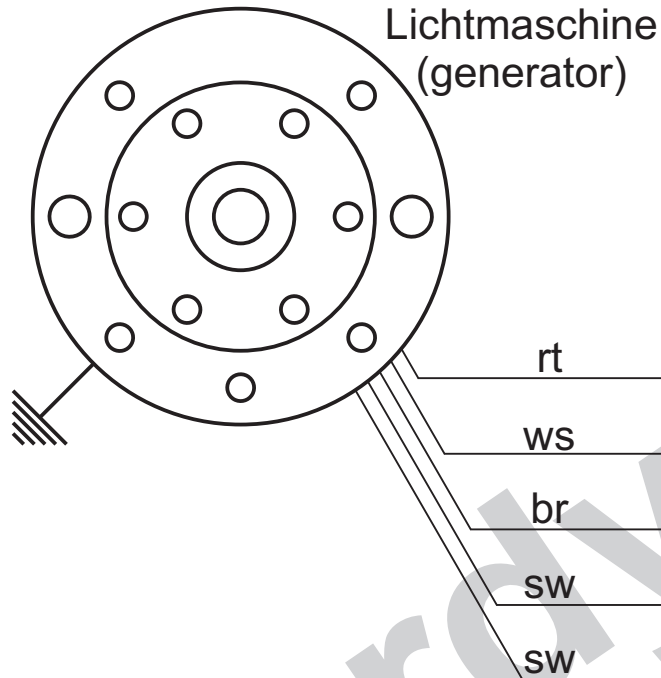

Schaltplan 71ik12 (wiring diagram)

- Kabelfarben
(wiring colours):
- bl = blau (blue)
 - br = braun (brown)
 - ge = gelb (yellow)
 - gn = grün (green)
 - gr = grau (grey)
 - rt = rot (red)
 - sw = schwarz (black)
 - ws = weiß (white)