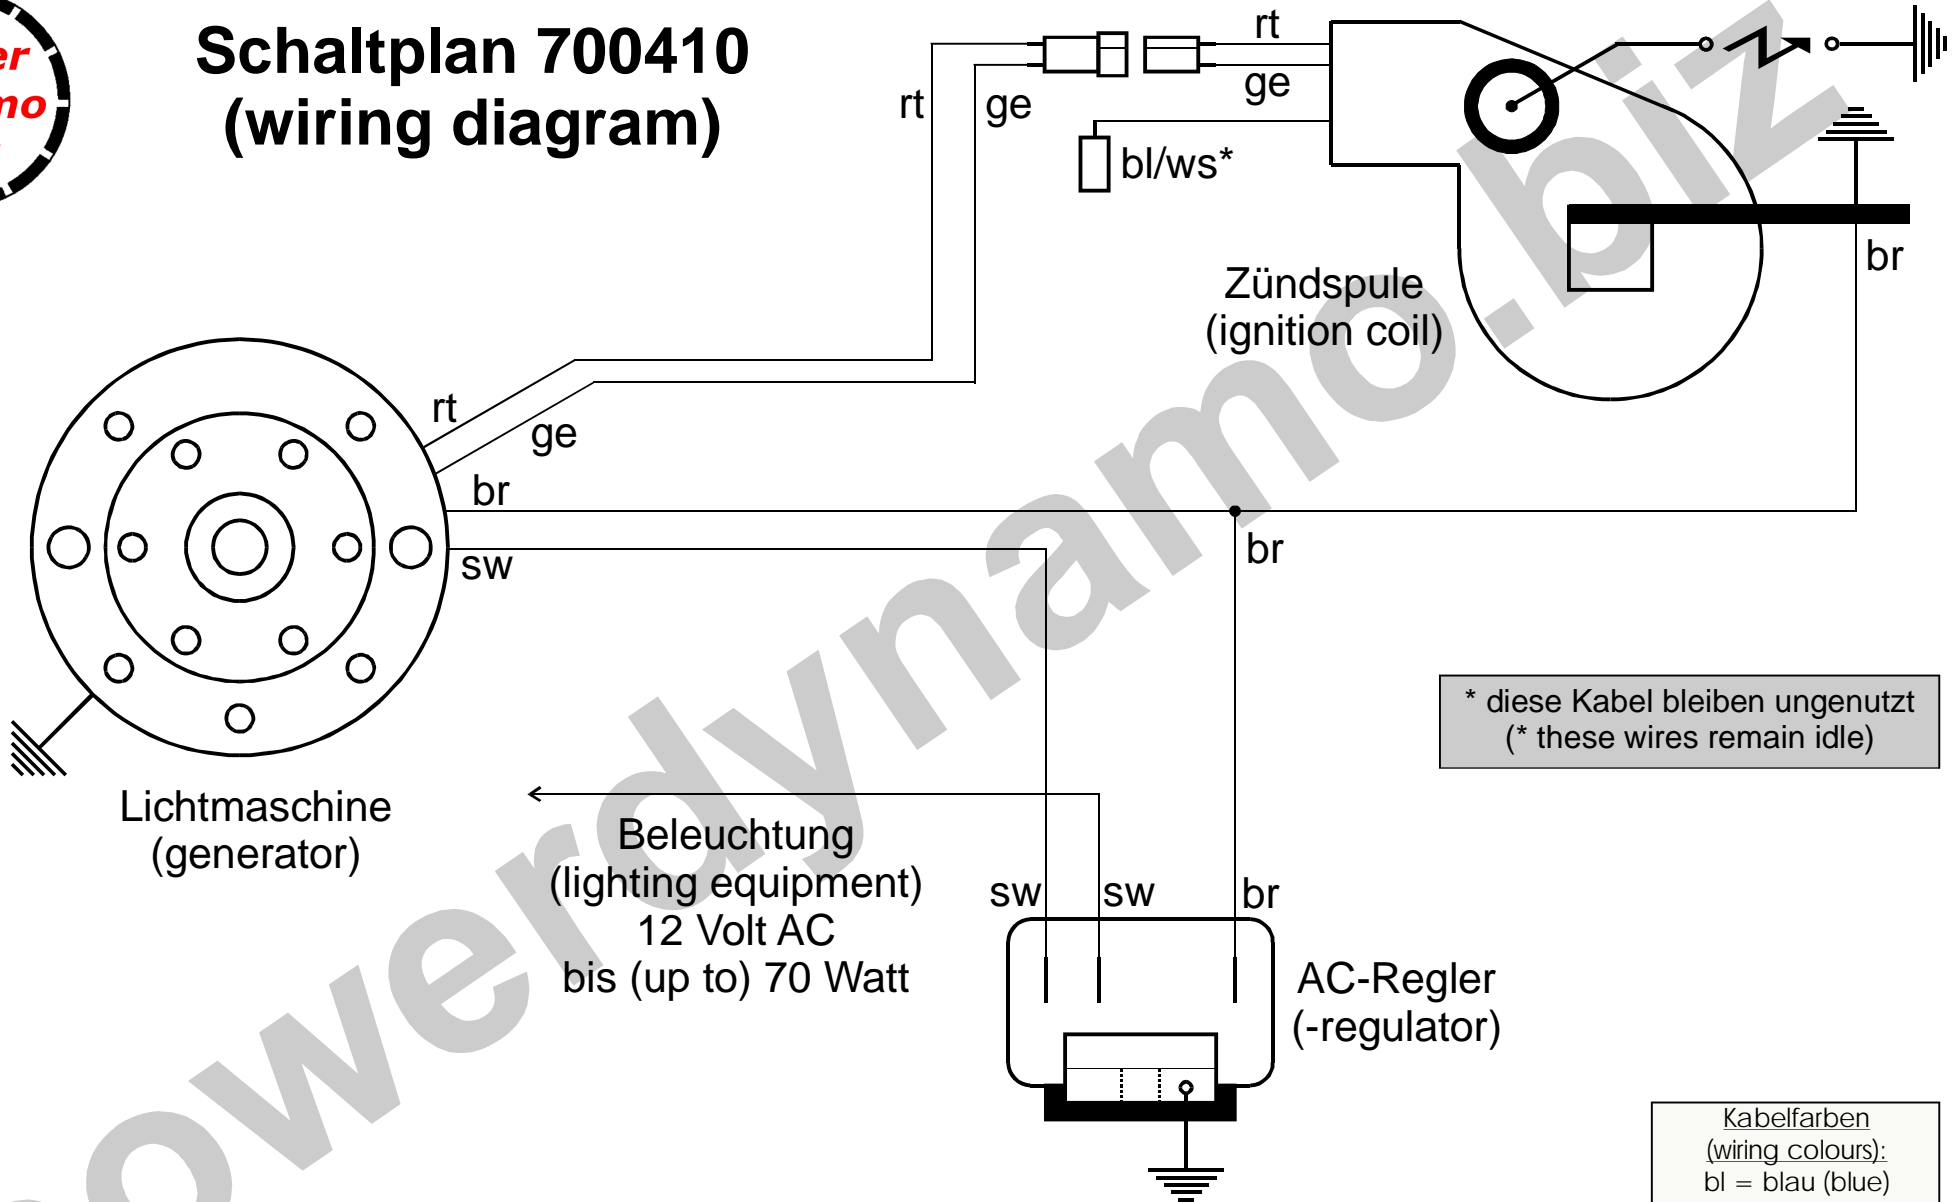

Schaltplan 700410 (wiring diagram)

* diese Kabel bleiben ungenutzt
(* these wires remain idle)

Kabelfarben (wiring colours):	
bl	= blau (blue)
br	= braun (brown)
ge	= gelb (yellow)
gn	= grün (green)
gr	= grau (grey)
rt	= rot (red)
sw	= schwarz (black)
ws	= weiß (white)

Lichtmaschine
(generator)

Beleuchtung
(lighting equipment)
12 Volt AC
bis (up to) 70 Watt

Zündspule
(ignition coil)

AC-Regler
(-regulator)