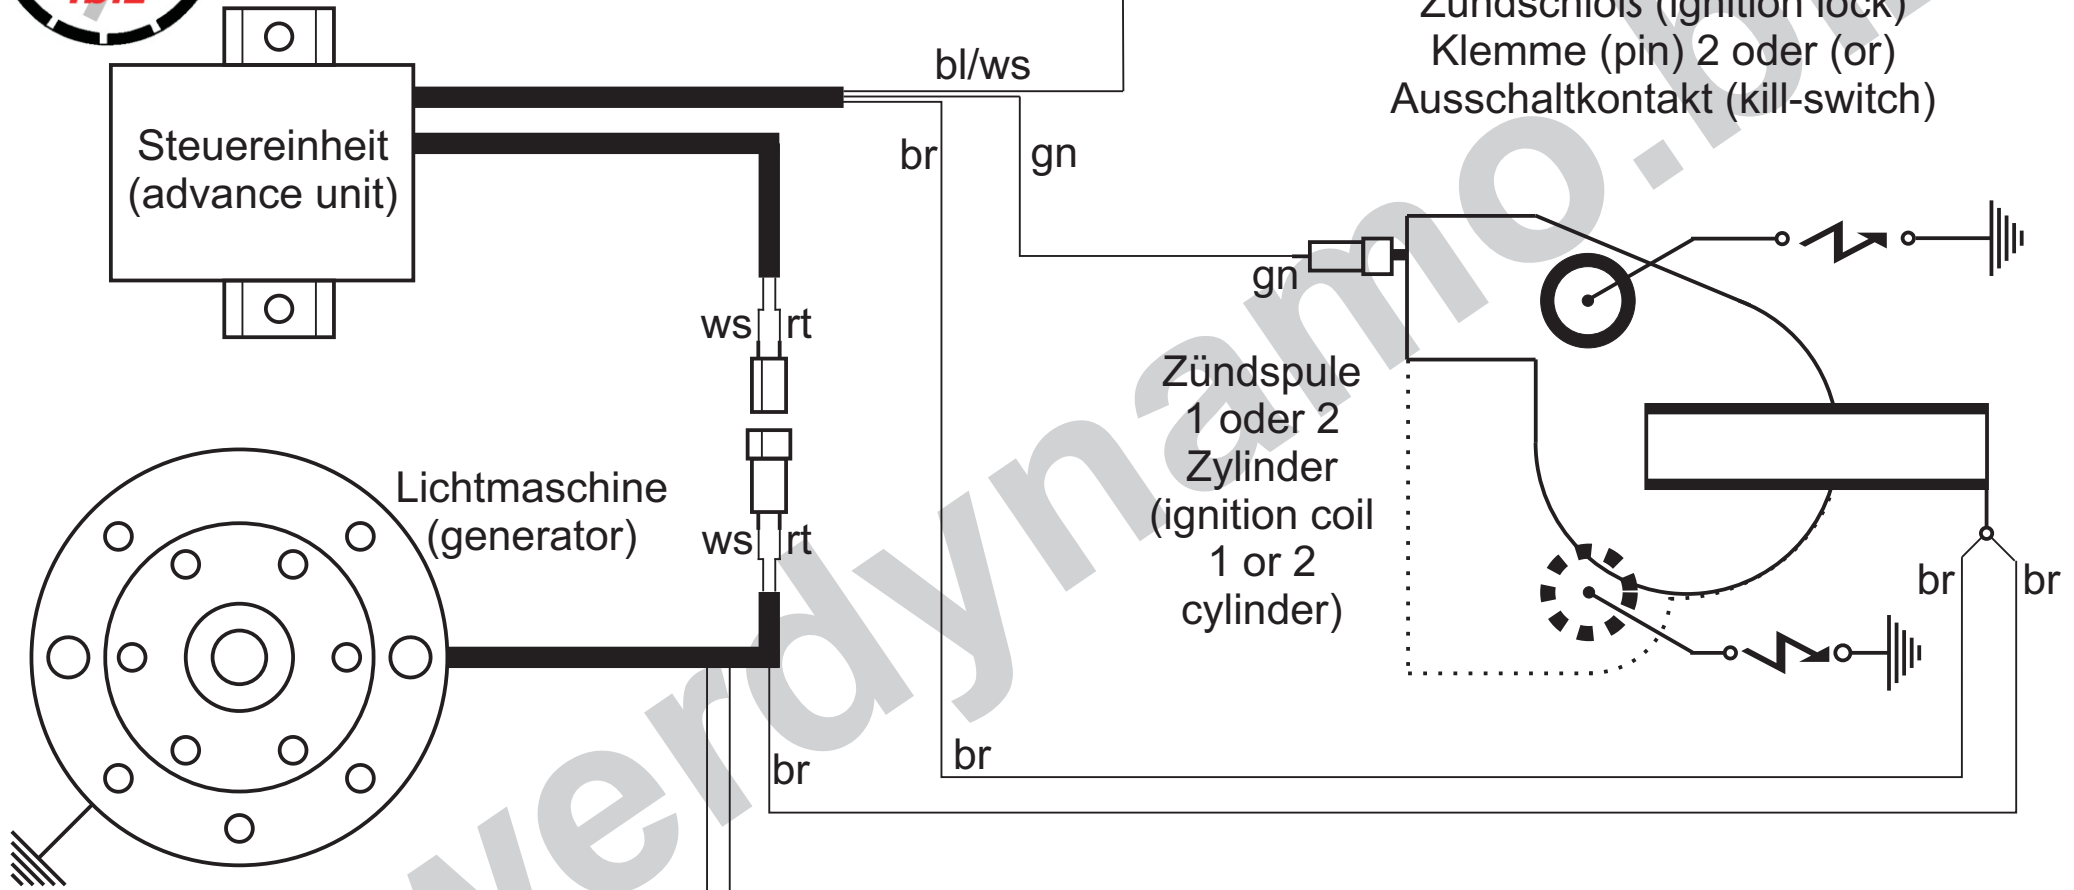

Schaltplan 91ix (wiring diagram)

SW SW
zum Regler
bleibt unverändert
(to regulator
remains unchanged)

Kabelfarben (wiring colours):	
bl	= blau (blue)
br	= braun (brown)
ge	= gelb (yellow)
gn	= grün (green)
gr	= grau (grey)
rt	= rot (red)
sw	= schwarz (black)
ws	= weiß (white)