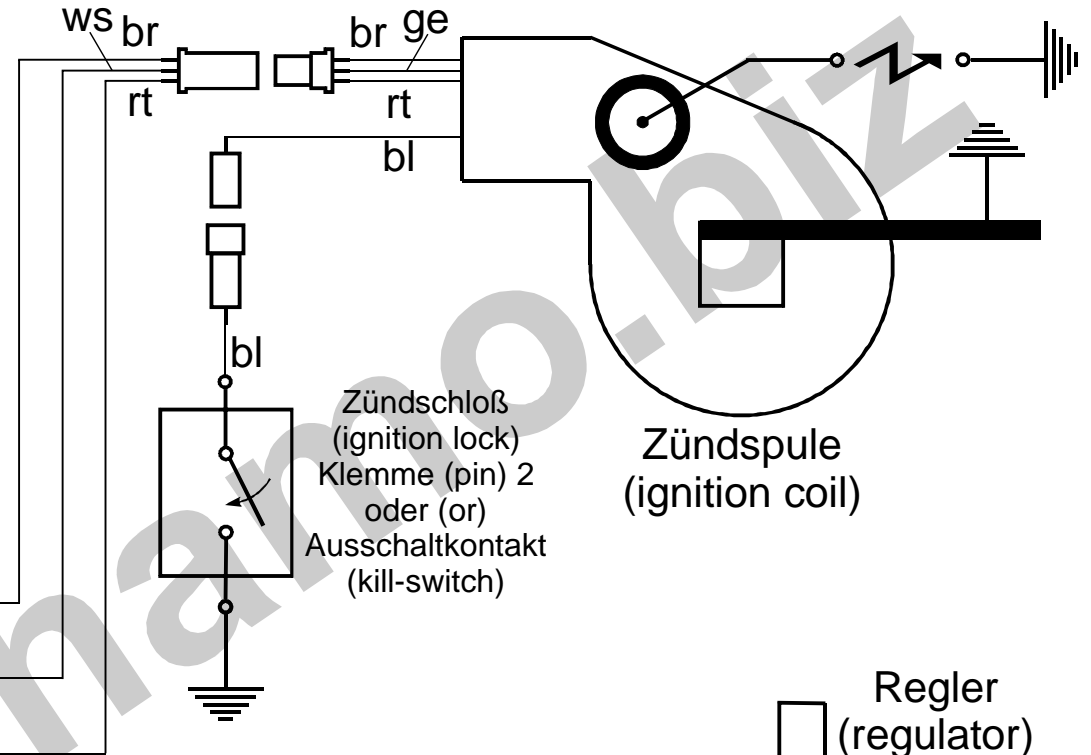

Schaltplan 73ik12 (wiring diagram)

- Kabelfarben
(wiring colours):
- bl = blau (blue)
 - br = braun (brown)
 - ge = gelb (yellow)
 - gn = grün (green)
 - gr = grau (grey)
 - rt = rot (red)
 - sw = schwarz (black)
 - ws = weiß (white)