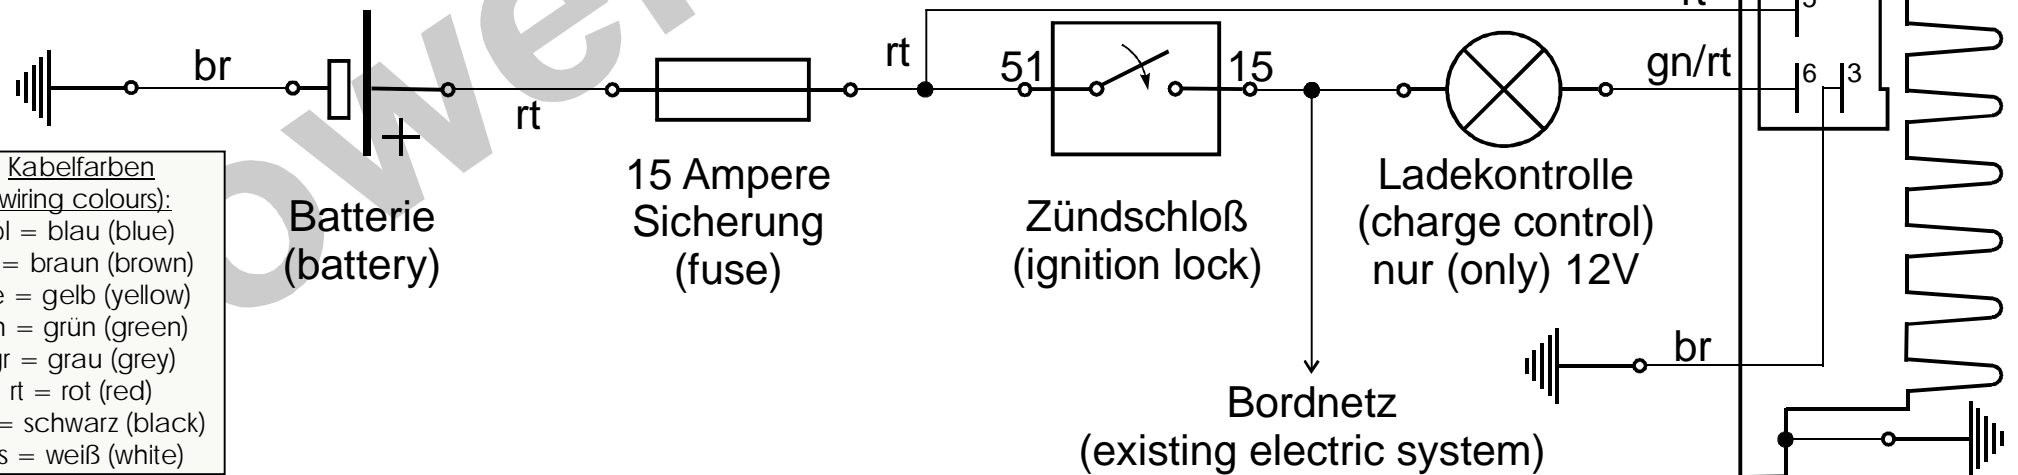

Schaltplan 73ik12 (wiring diagram)

- Kabelfarben
(wiring colours):
- bl = blau (blue)
 - br = braun (brown)
 - ge = gelb (yellow)
 - gn = grün (green)
 - gr = grau (grey)
 - rt = rot (red)
 - sw = schwarz (black)
 - ws = weiß (white)