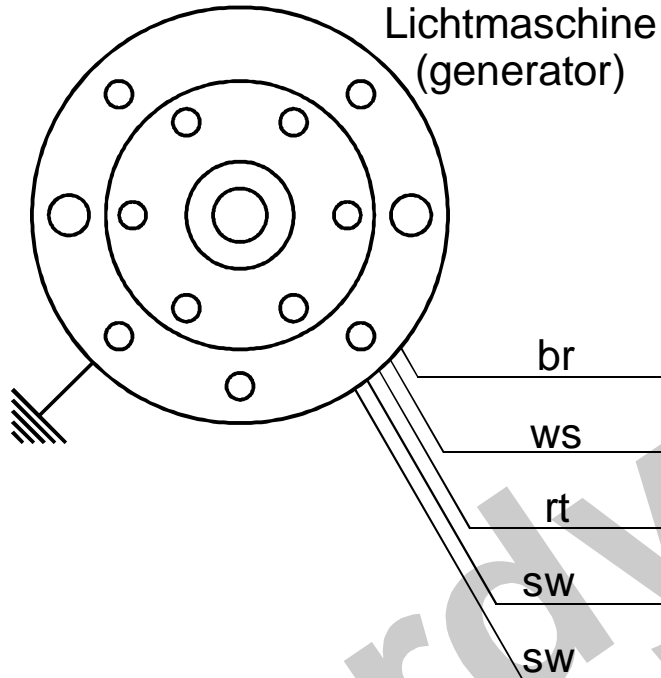

Schaltplan 73ik12 (wiring diagram)

- Kabelfarben
(wiring colours):
- bl = blau (blue)
 - br = braun (brown)
 - ge = gelb (yellow)
 - gn = grün (green)
 - gr = grau (grey)
 - rt = rot (red)
 - sw = schwarz (black)
 - ws = weiß (white)