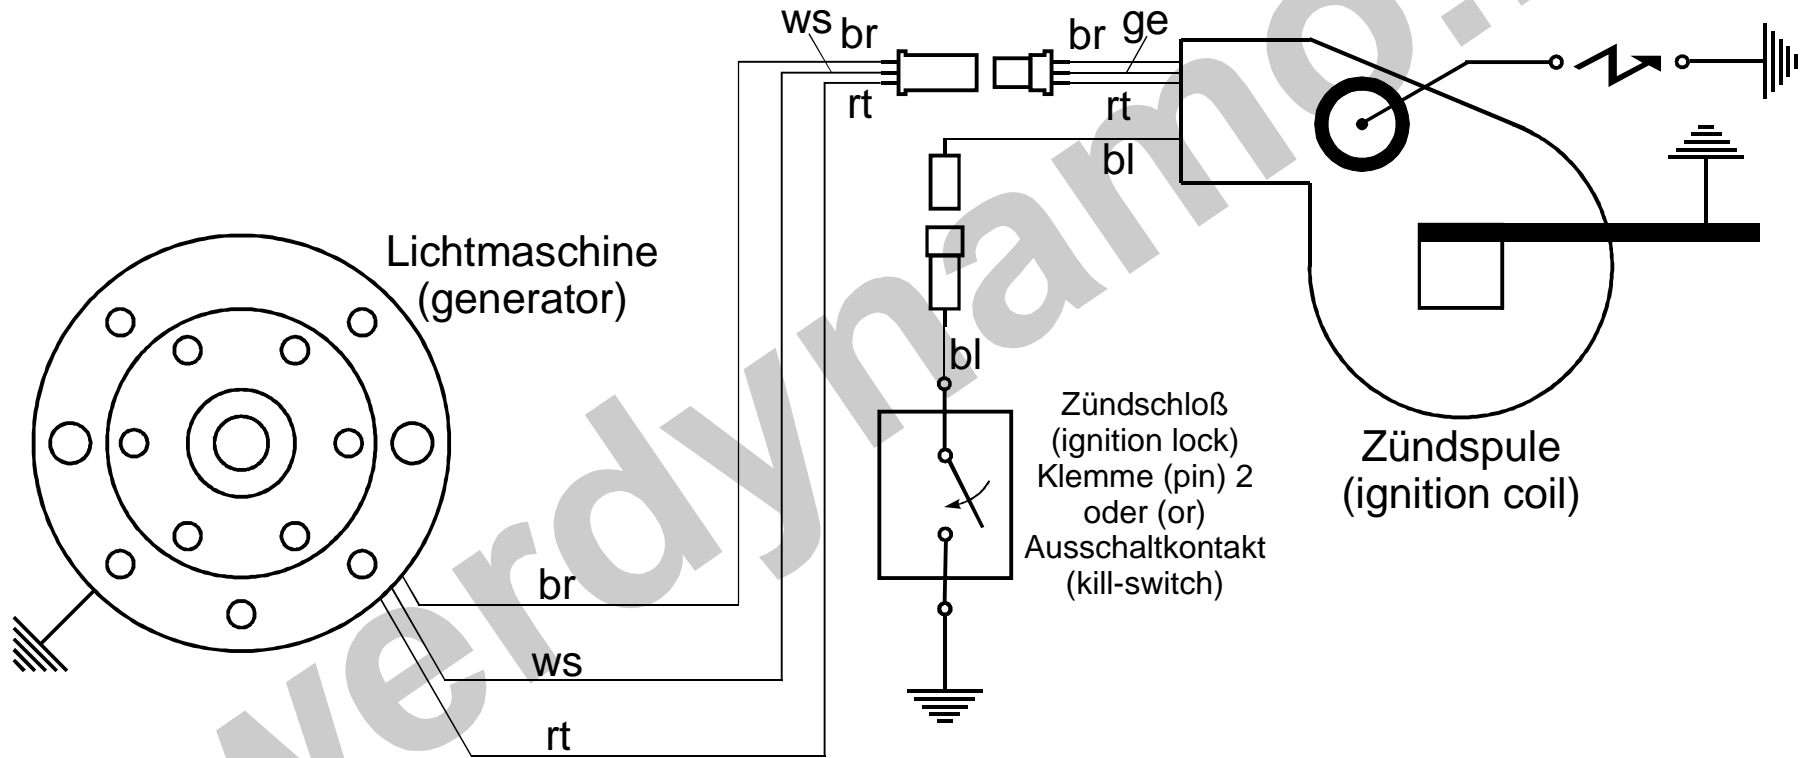

Schaltplan 73-599 (wiring diagram)

Kabelfarben (wiring colours):	
bl	= blau (blue)
br	= braun (brown)
ge	= gelb (yellow)
gn	= grün (green)
gr	= grau (grey)
rt	= rot (red)
sw	= schwarz (black)
ws	= weiß (white)