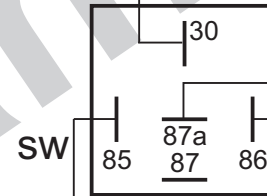

Relais
(relay)