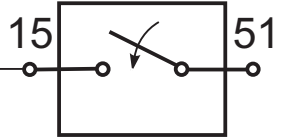

Zündschloß
(ignition lock)