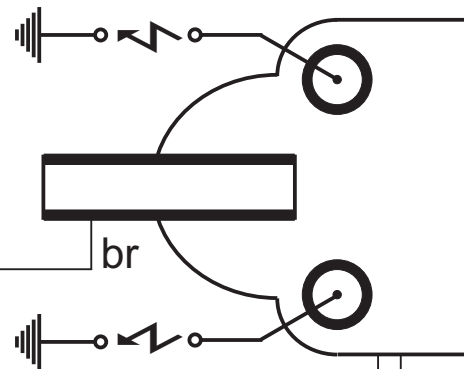

Schaltplan 72ir-bat (wiring diagram)

Lichtmaschine
(generator)

- Kabelfarben
(wiring colours):
- bl = blau (blue)
 - br = braun (brown)
 - ge = gelb (yellow)
 - gn = grün (green)
 - gr = grau (grey)
 - rt = rot (red)
 - sw = schwarz (black)
 - ws = weiß (white)

* diese Kabel bleiben ungenutzt
(* these wires leave idle)

Bordnetz
(existing electric system)

Zündspule
(ignition coil)

Relais
(relay)

Konverter
(converter)

Zündschloß
(ignition lock)

Regler
(regulator)

15 Ampere
Sicherung
(fuse)