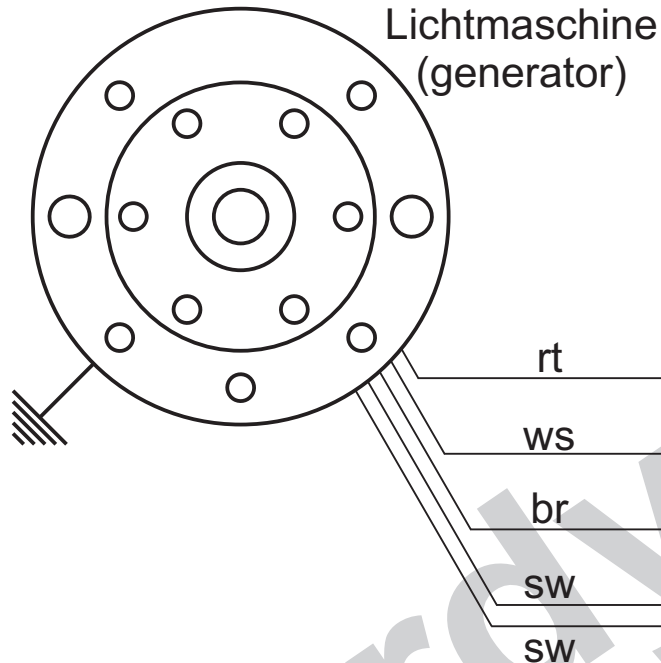

# Schaltplan 71ik102 (wiring diagram)

- Kabelfarben**  
(wiring colours):
- bl = blau (blue)
  - br = braun (brown)
  - ge = gelb (yellow)
  - gn = grün (green)
  - gr = grau (grey)
  - rt = rot (red)
  - sw = schwarz (black)
  - ws = weiß (white)