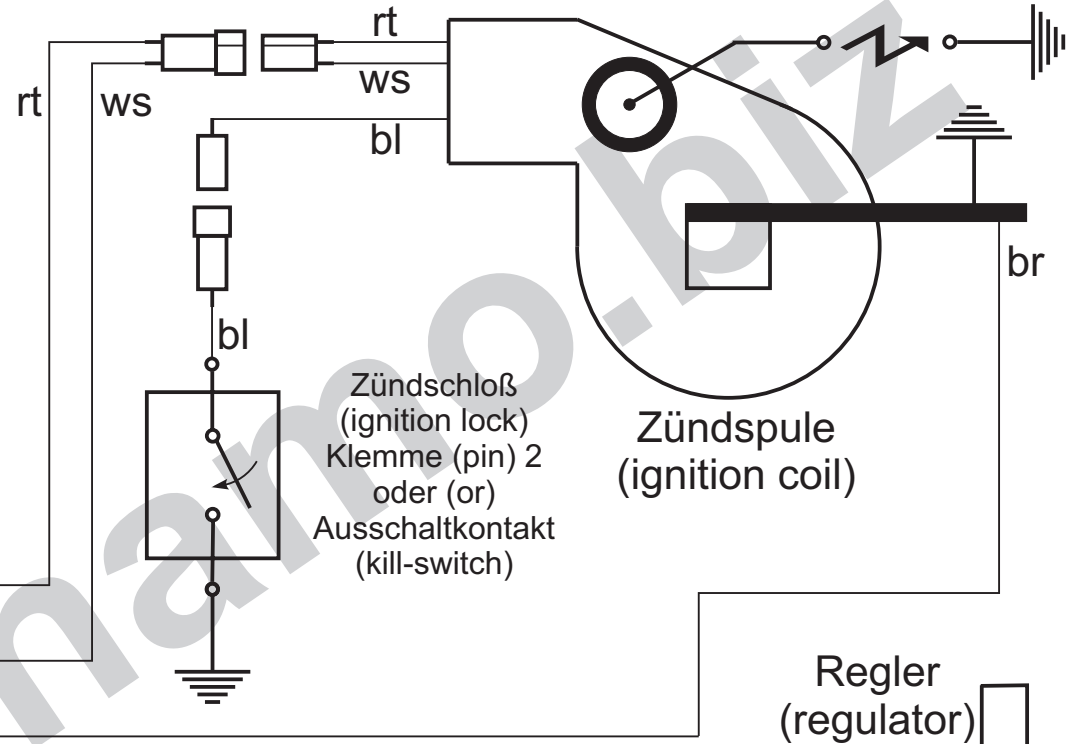

# Schaltplan 71ik102 (wiring diagram)

- Kabelfarben**  
(wiring colours):
- bl = blau (blue)
  - br = braun (brown)
  - ge = gelb (yellow)
  - gn = grün (green)
  - gr = grau (grey)
  - rt = rot (red)
  - sw = schwarz (black)
  - ws = weiß (white)