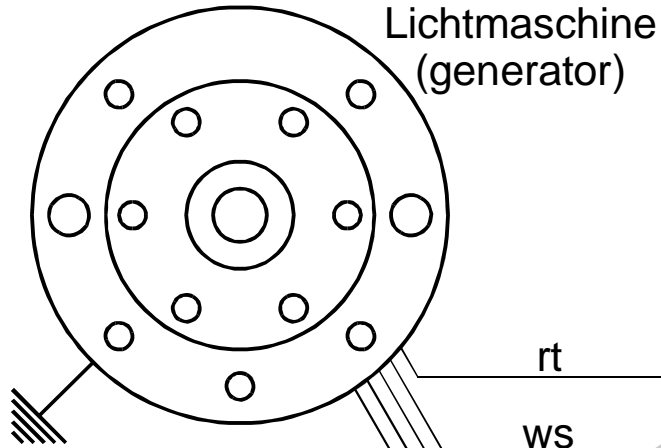

# Schaltplan 71k102 (wiring diagram)

- Kabelfarben  
(wiring colours):
- bl = blau (blue)
  - br = braun (brown)
  - ge = gelb (yellow)
  - gn = grün (green)
  - gr = grau (grey)
  - rt = rot (red)
  - sw = schwarz (black)
  - ws = weiß (white)

Bordnetz  
(existing electric system)