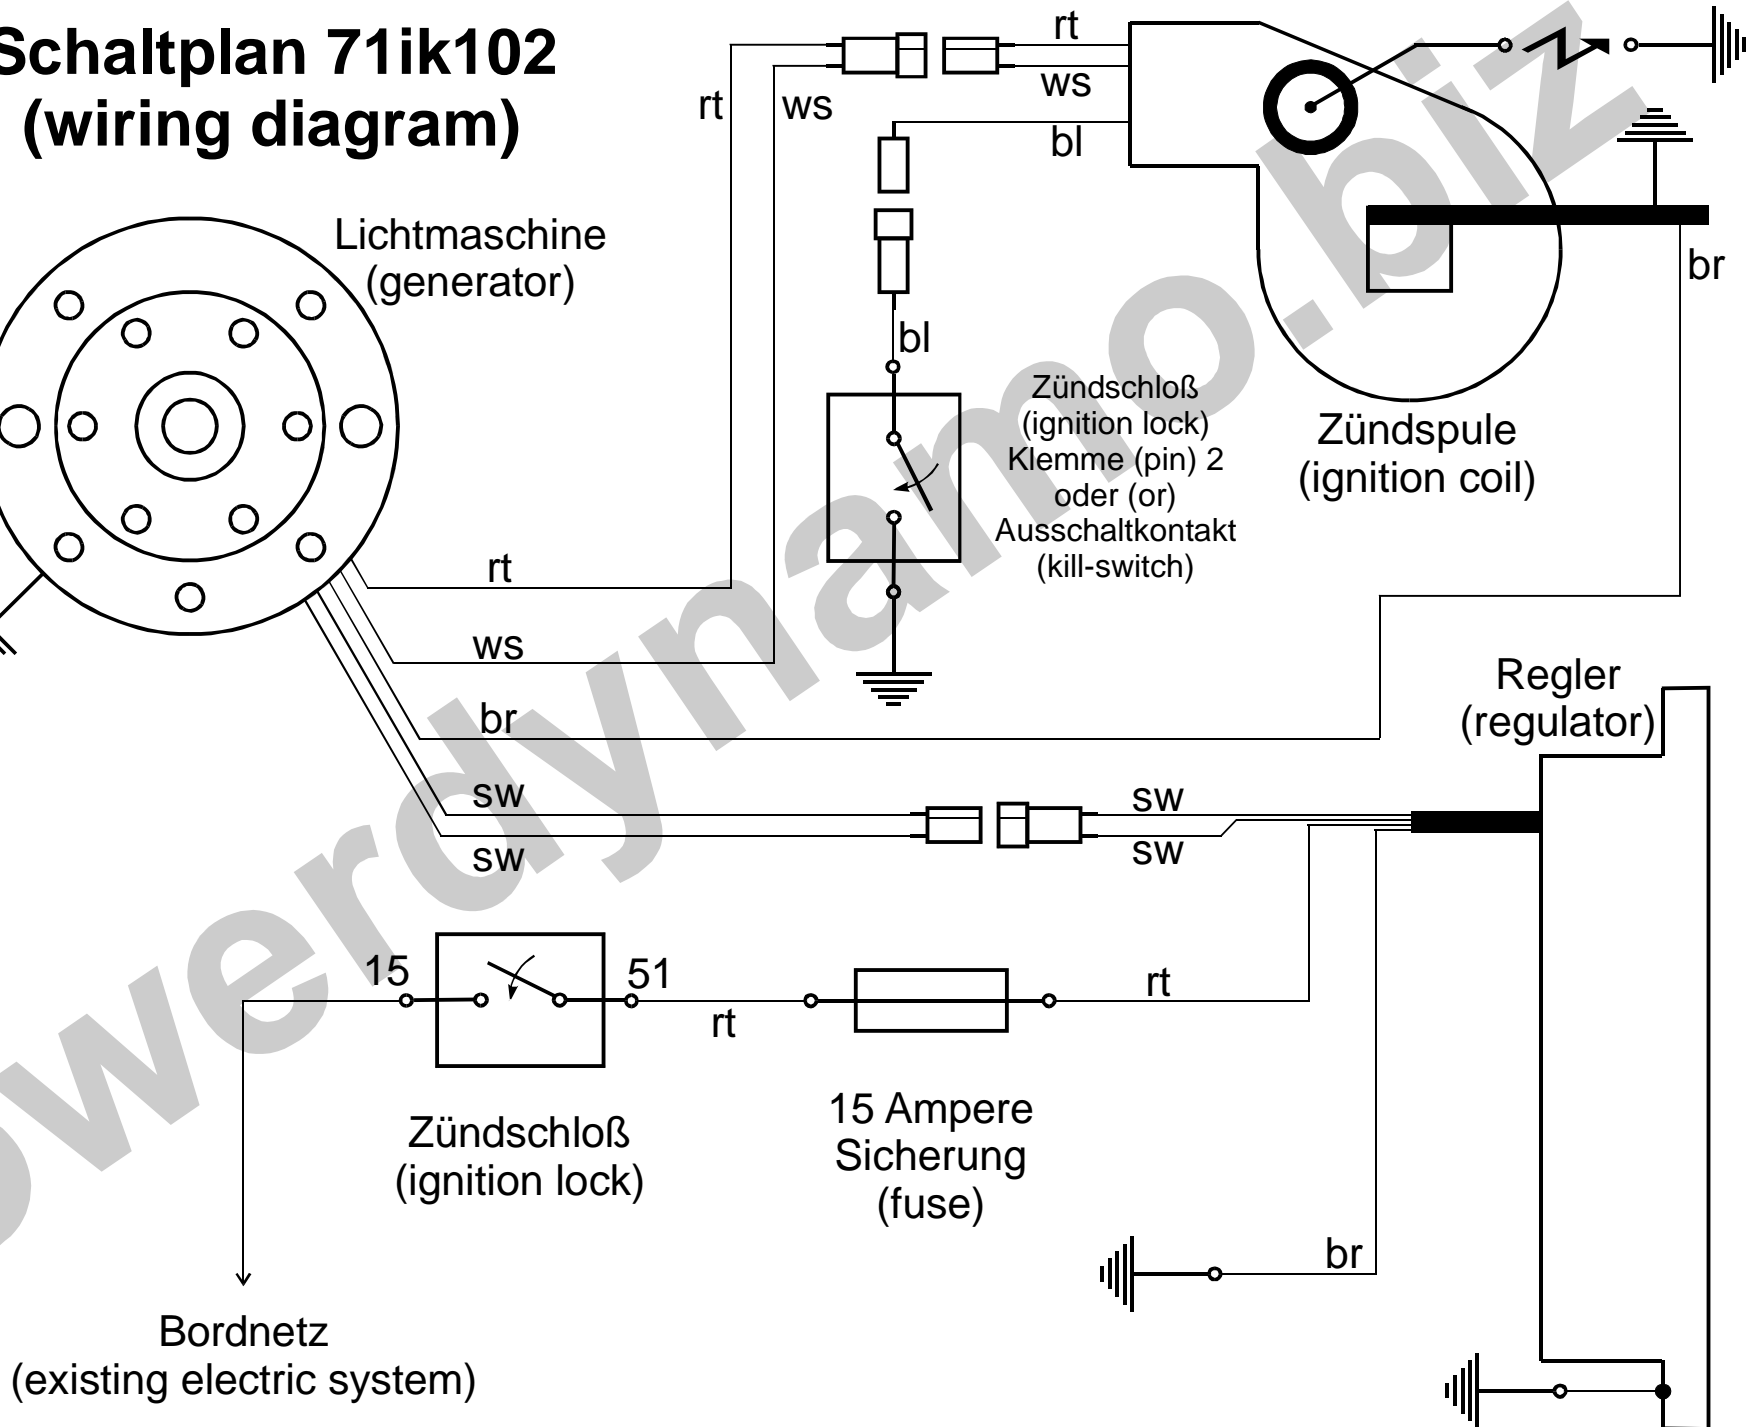

# Schaltplan 71k102 (wiring diagram)

- Kabelfarben  
(wiring colours):
- bl = blau (blue)
  - br = braun (brown)
  - ge = gelb (yellow)
  - gn = grün (green)
  - gr = grau (grey)
  - rt = rot (red)
  - sw = schwarz (black)
  - ws = weiß (white)

Bordnetz  
(existing electric system)