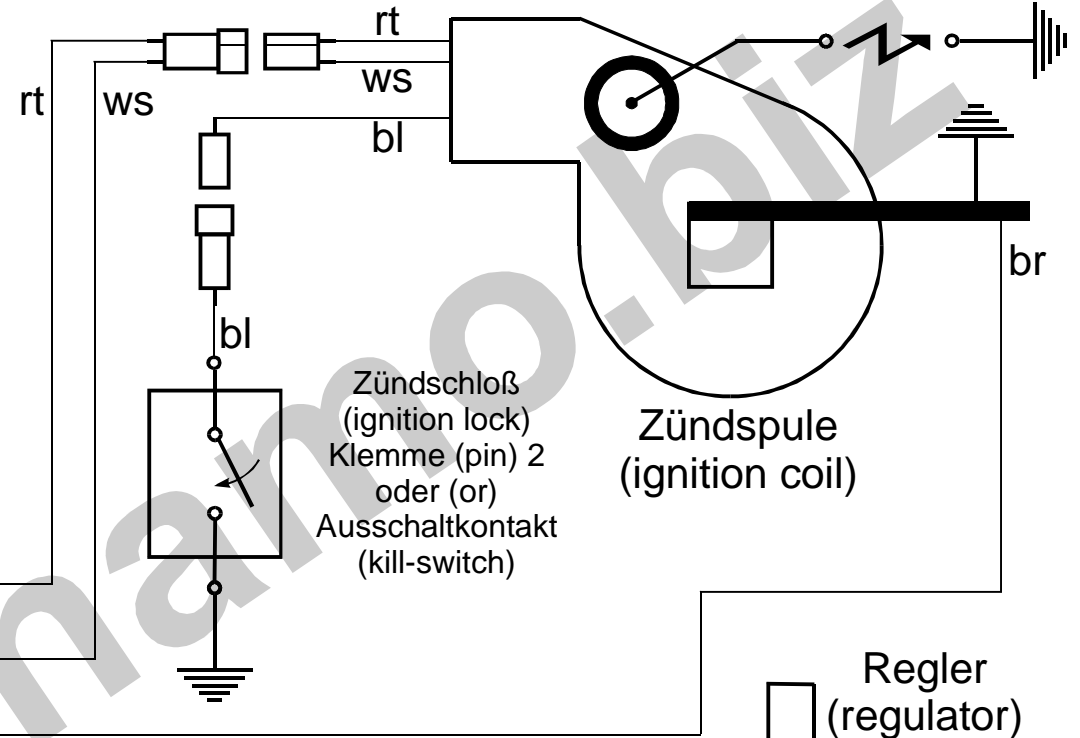

Schaltplan 71ik12 (wiring diagram)

- Kabelfarben**
(wiring colours):
- bl = blau (blue)
 - br = braun (brown)
 - ge = gelb (yellow)
 - gn = grün (green)
 - gr = grau (grey)
 - rt = rot (red)
 - sw = schwarz (black)
 - ws = weiß (white)