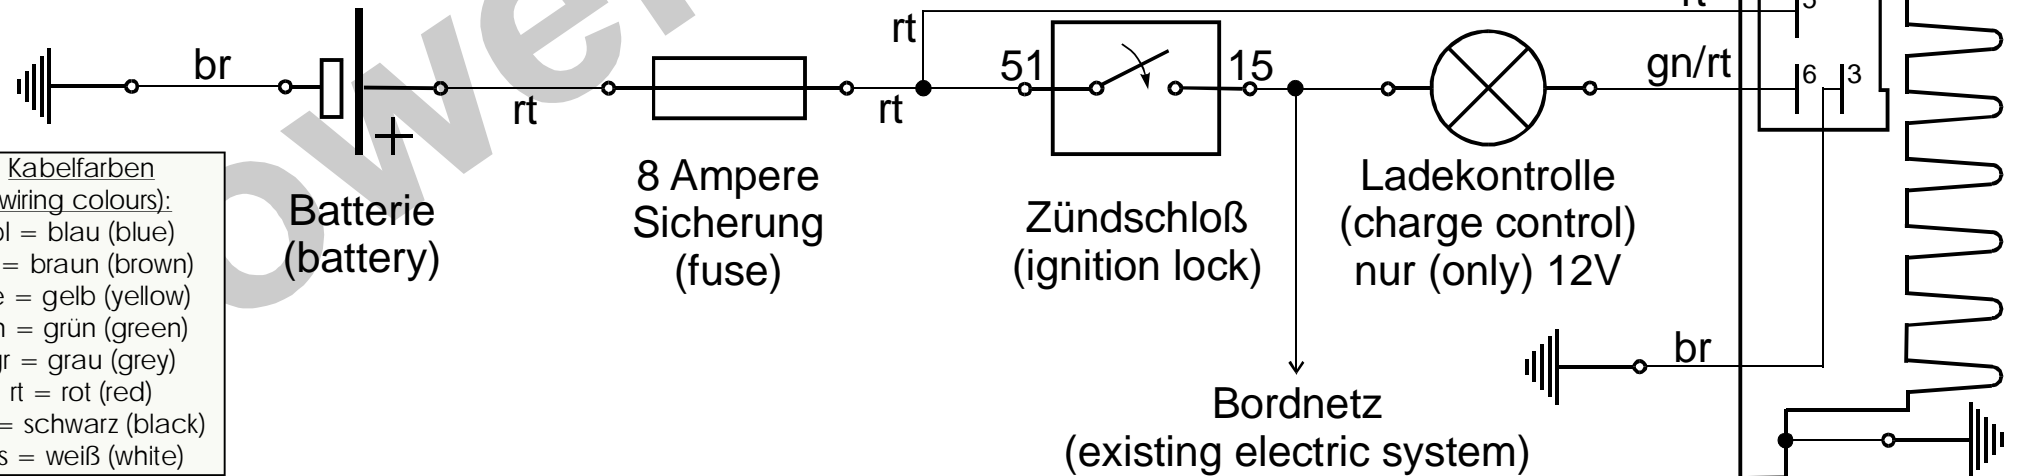

Schaltplan 71ik12 (wiring diagram)

- Kabelfarben**
(wiring colours):
- bl = blau (blue)
 - br = braun (brown)
 - ge = gelb (yellow)
 - gn = grün (green)
 - gr = grau (grey)
 - rt = rot (red)
 - sw = schwarz (black)
 - ws = weiß (white)