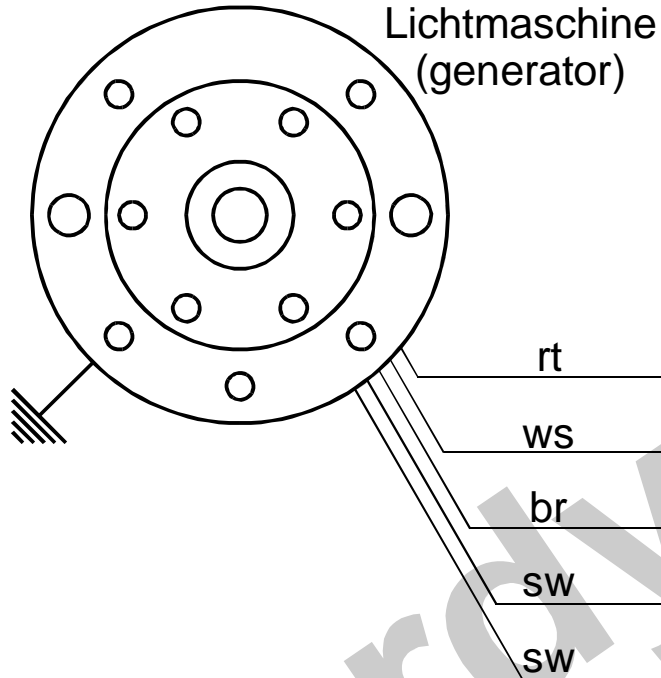

Schaltplan 71ik12 (wiring diagram)

- Kabelfarben**
(wiring colours):
- bl = blau (blue)
 - br = braun (brown)
 - ge = gelb (yellow)
 - gn = grün (green)
 - gr = grau (grey)
 - rt = rot (red)
 - sw = schwarz (black)
 - ws = weiß (white)