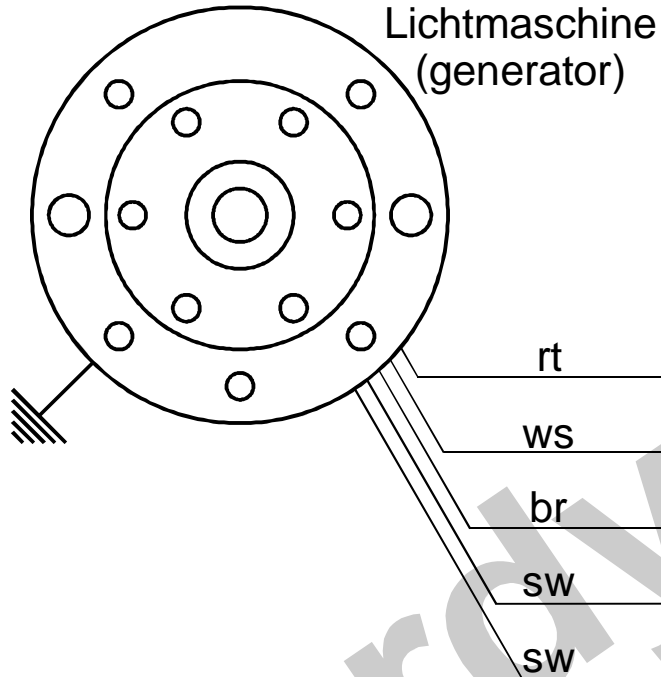

# Schaltplan 71ik-ac (wiring diagram)

AC-Regler  
(-regulator)

Beleuchtung  
(lighting equipment)  
12 Volt AC  
bis (up to) 70 Watt

- Kabelfarben  
(wiring colours):**
- bl = blau (blue)
  - br = braun (brown)
  - ge = gelb (yellow)
  - gn = grün (green)
  - gr = grau (grey)
  - rt = rot (red)
  - sw = schwarz (black)
  - ws = weiß (white)