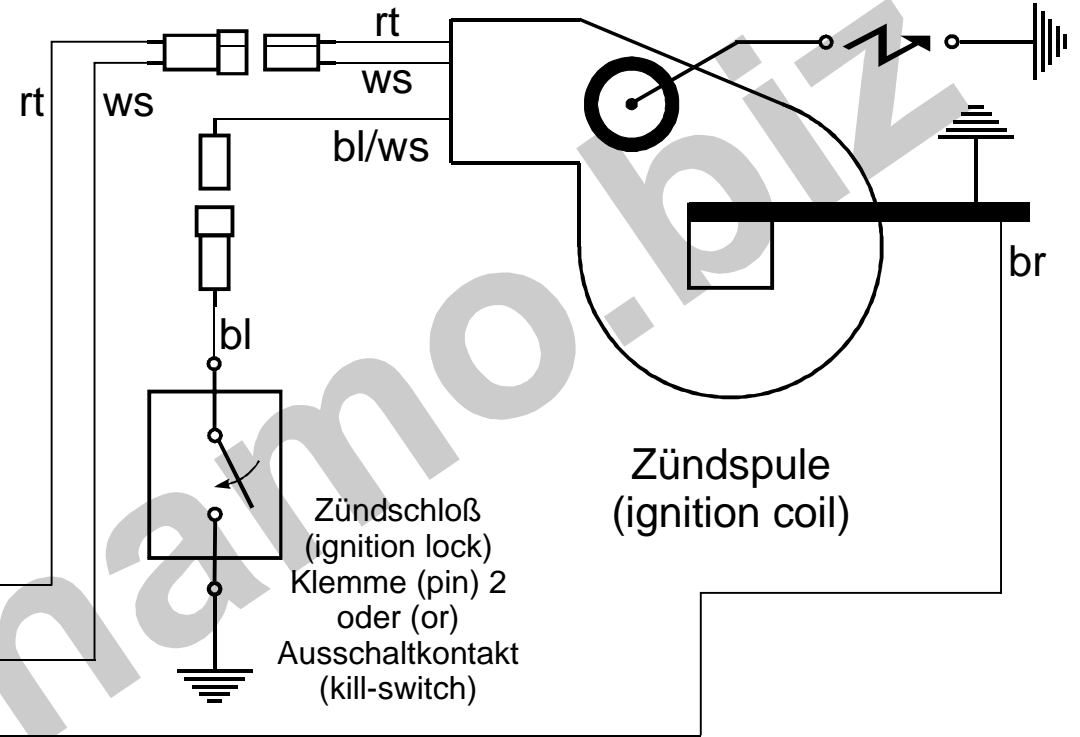

# Schaltplan 71ik-ac (wiring diagram)

AC-Regler  
(-regulator)

Beleuchtung  
(lighting equipment)  
12 Volt AC  
bis (up to) 70 Watt

- Kabelfarben  
(wiring colours):**
- bl = blau (blue)
  - br = braun (brown)
  - ge = gelb (yellow)
  - gn = grün (green)
  - gr = grau (grey)
  - rt = rot (red)
  - sw = schwarz (black)
  - ws = weiß (white)