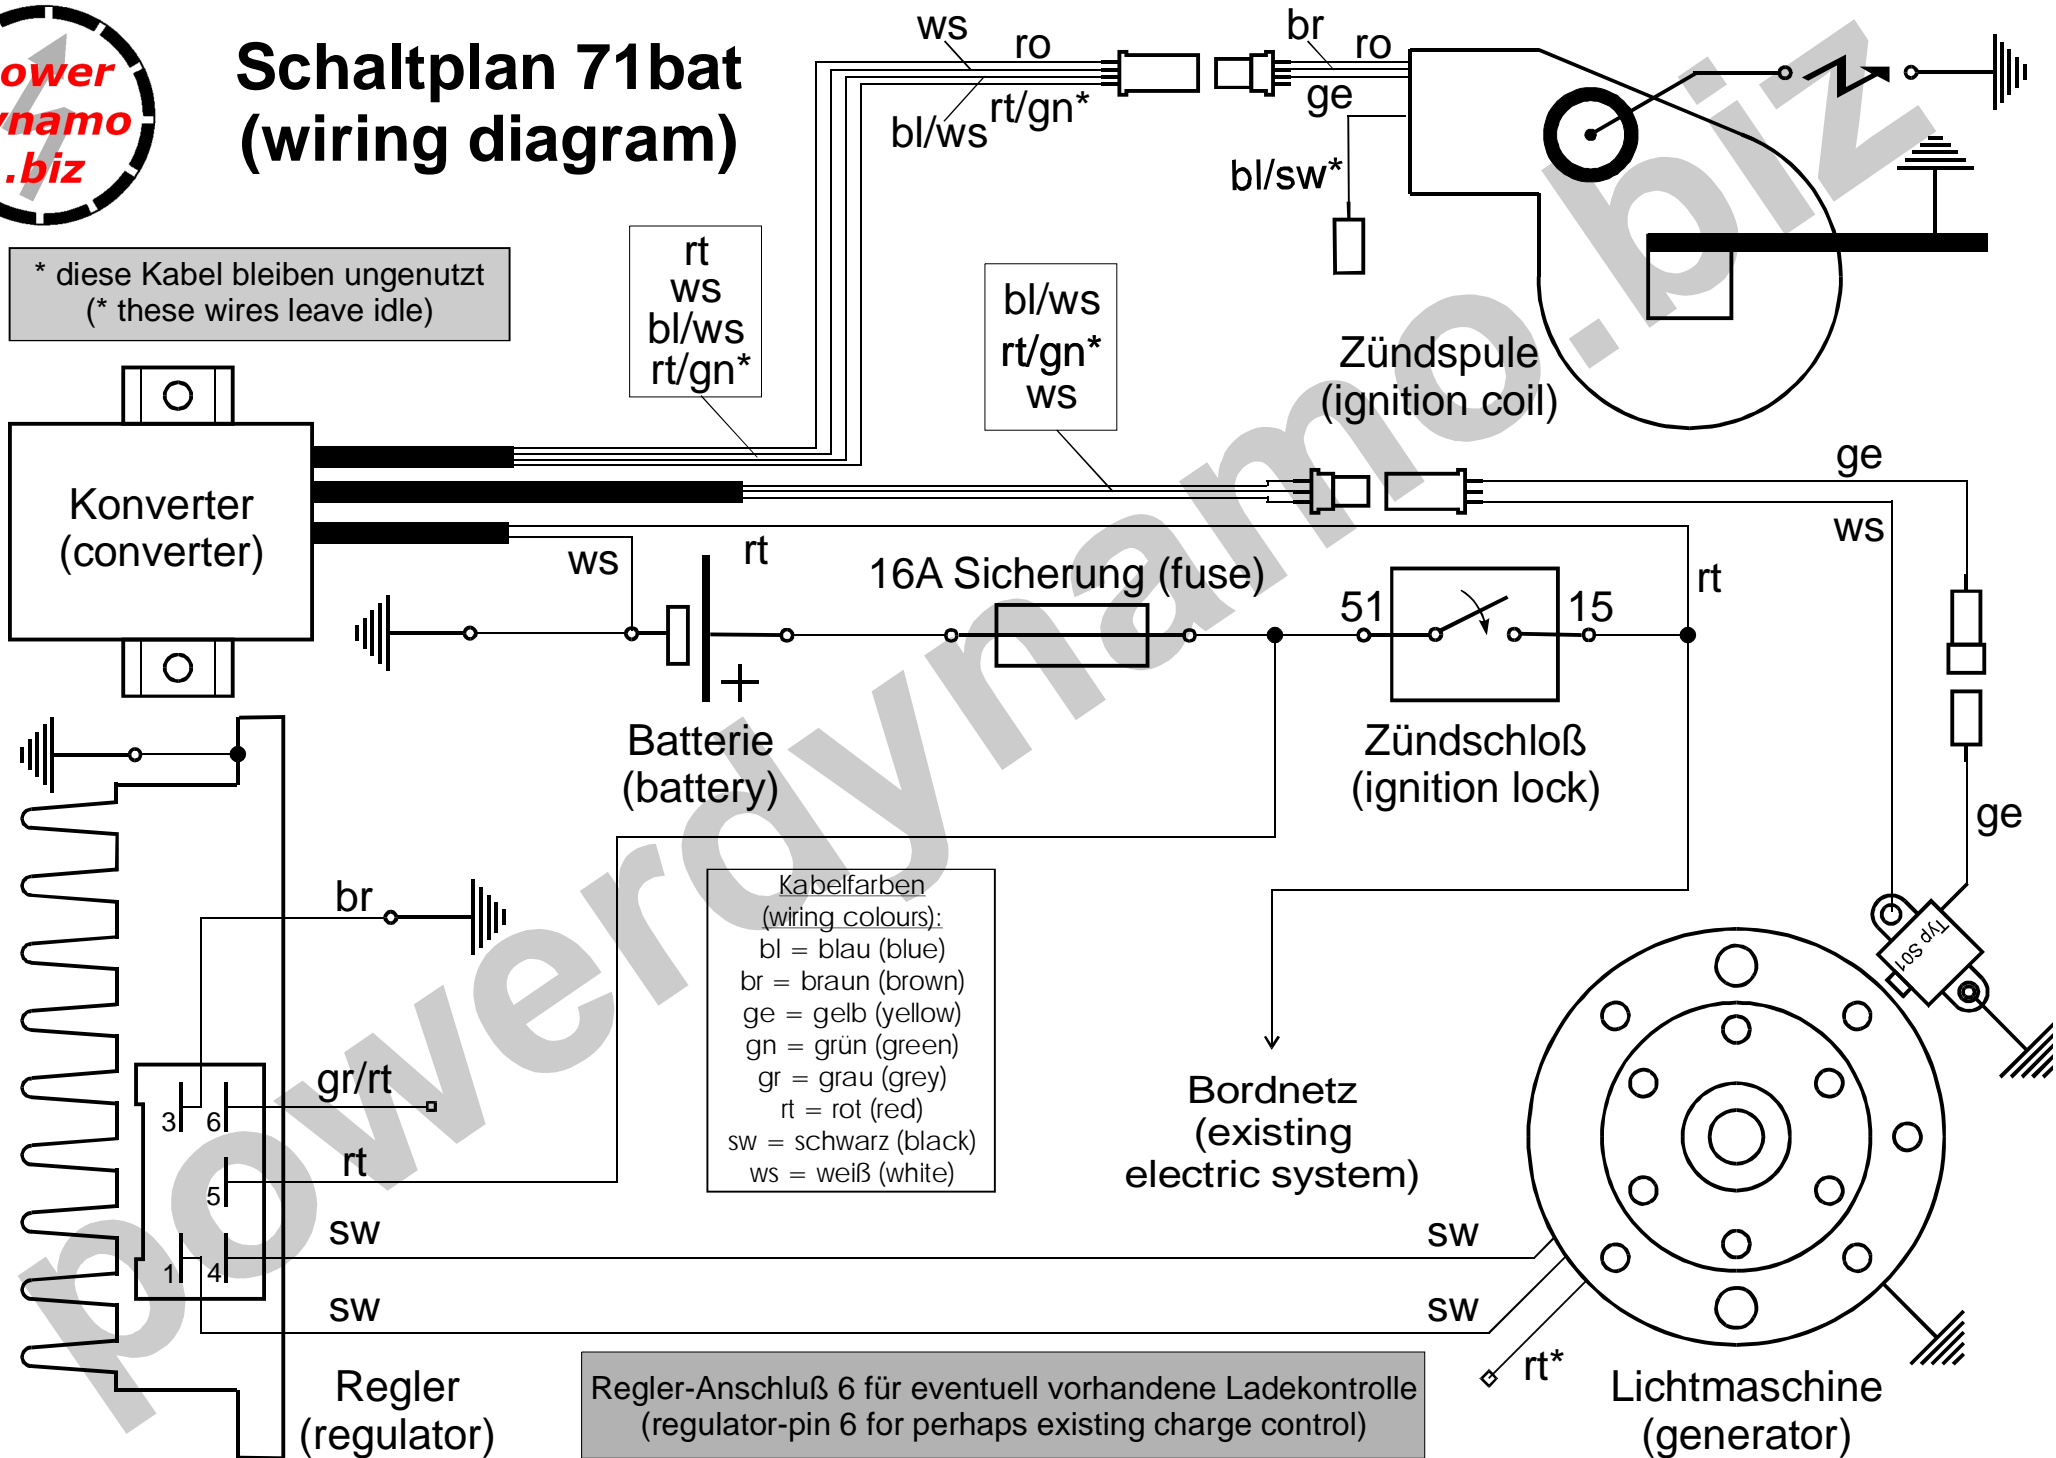

Schaltplan 71bat (wiring diagram)

* diese Kabel bleiben ungenutzt
(* these wires leave idle)

rt
ws
bl/ws
rt/gn*

bl/ws
rt/gn*
ws

- Kabelfarben
(wiring colours):
- bl = blau (blue)
 - br = braun (brown)
 - ge = gelb (yellow)
 - gn = grün (green)
 - gr = grau (grey)
 - rt = rot (red)
 - sw = schwarz (black)
 - ws = weiß (white)

Regler-Anschluß 6 für eventuell vorhandene Ladekontrolle
(regulator-pin 6 for perhaps existing charge control)