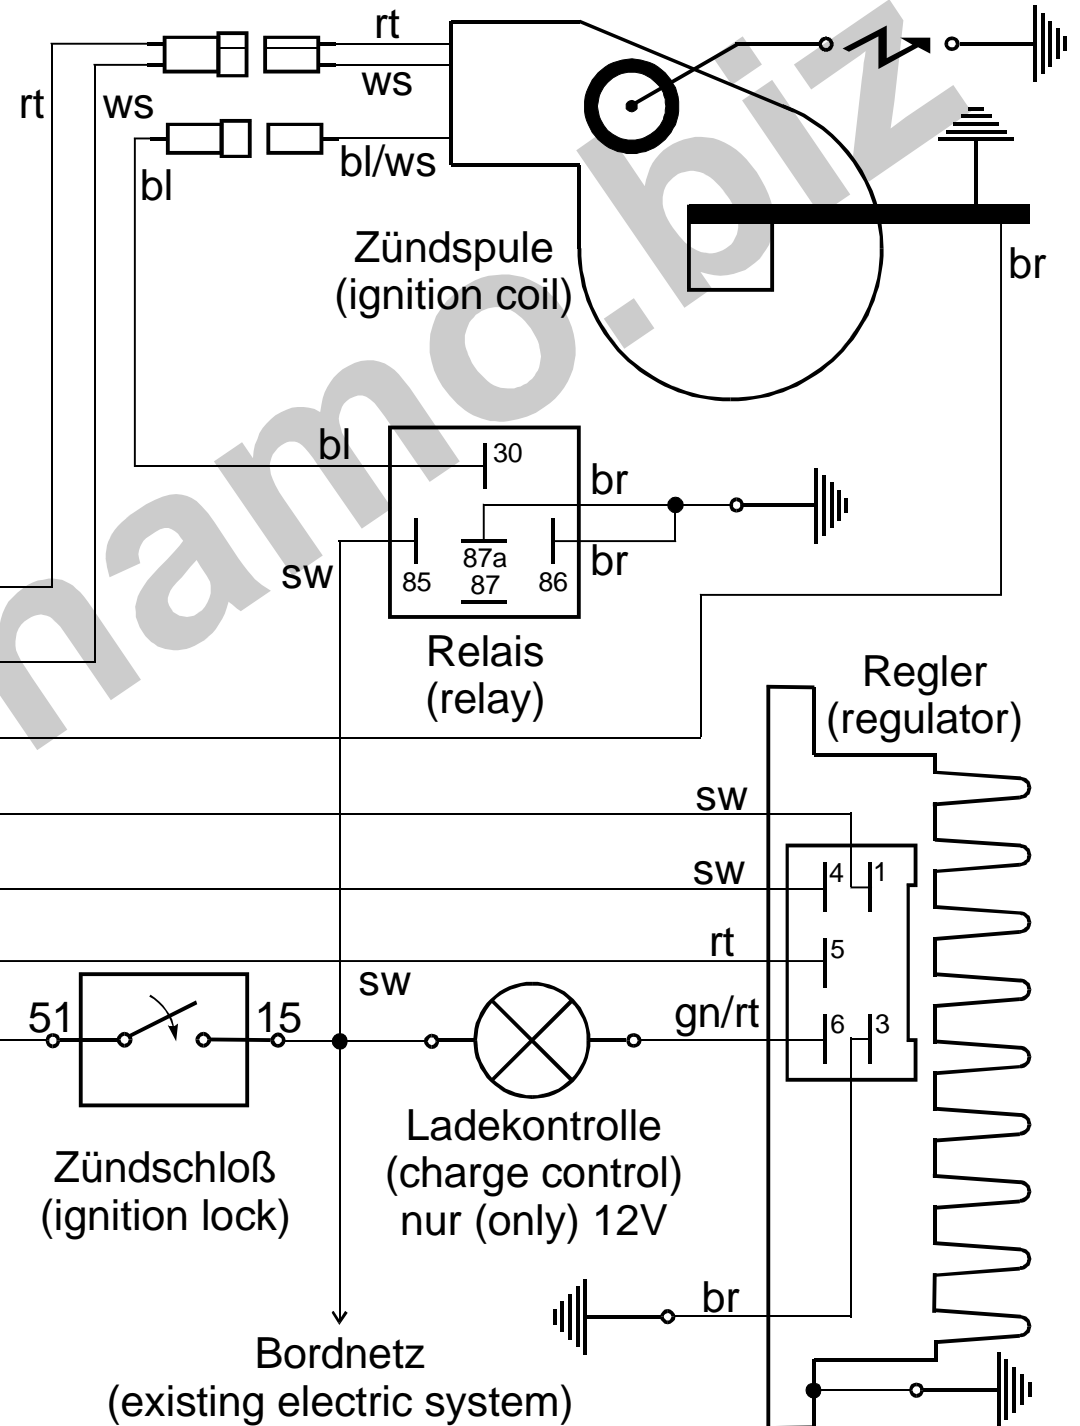

Schaltplan 71ir12 (wiring diagram)

- Kabelfarben
(wiring colours):**
- bl = blau (blue)
 - br = braun (brown)
 - ge = gelb (yellow)
 - gn = grün (green)
 - gr = grau (grey)
 - rt = rot (red)
 - sw = schwarz (black)
 - ws = weiß (white)

Batterie
(battery)

8 Ampere
Sicherung
(fuse)

Zündschloß
(ignition lock)

Ladekontrolle
(charge control)
nur (only) 12V