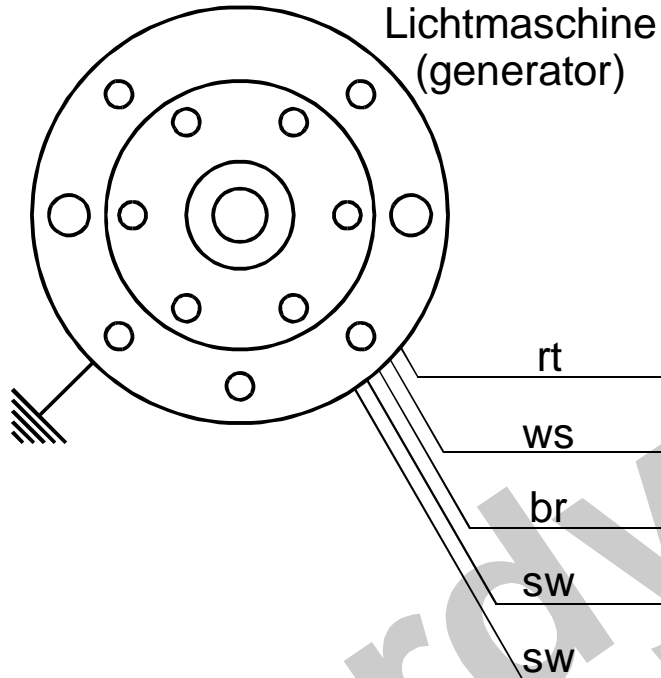

Schaltplan 71ir12 (wiring diagram)

- Kabelfarben
(wiring colours):**
- bl = blau (blue)
 - br = braun (brown)
 - ge = gelb (yellow)
 - gn = grün (green)
 - gr = grau (grey)
 - rt = rot (red)
 - sw = schwarz (black)
 - ws = weiß (white)

Batterie
(battery)

8 Ampere
Sicherung
(fuse)

Zündschloß
(ignition lock)

Ladekontrolle
(charge control)
nur (only) 12V